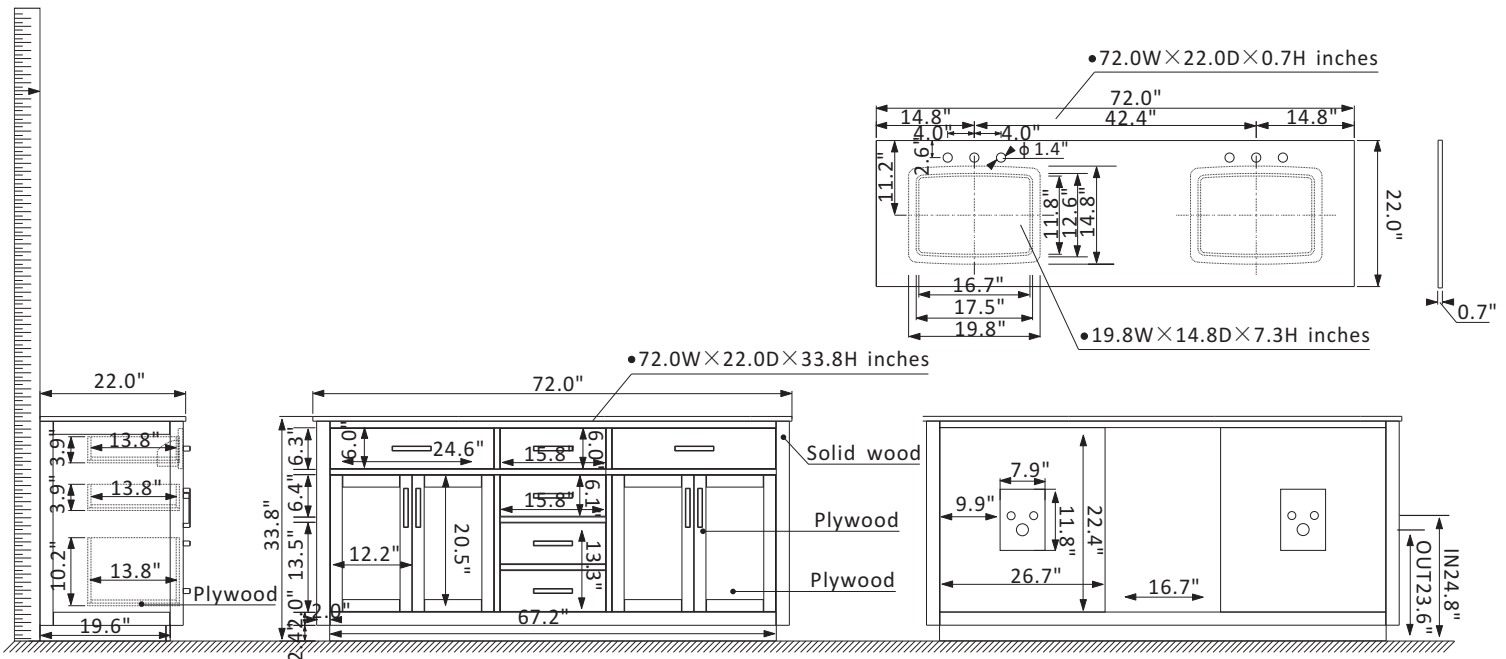

Altair Ivy Vanity Collection 531072-GR-CA-NM

Features

Construction: Solid wood / plywood

Finish: White, Gray or Royal Blue Finish

Countertop: Natural Carrara white marble

Sink: Two rectangular, undermount ceramic basins with overflow included

Faucet: Countertop pre-drilled for two 8" wide faucet holes

Door/Drawer: 2 flip-down drawers on top, 2 soft-closing drawers and 1 dual soft-closing drawer in middle, 4 soft-closing doors

Hardware: Brushed copper finish hardware