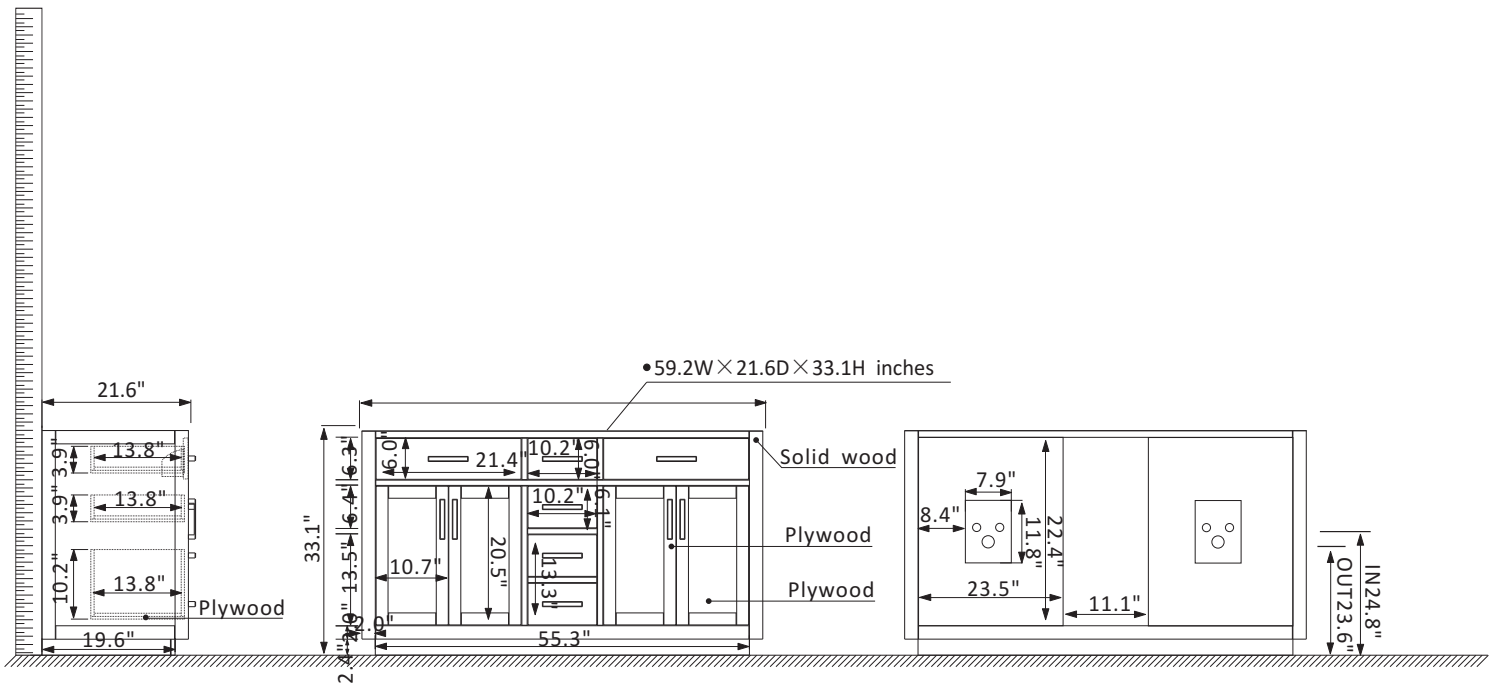

Altair Ivy Vanity Collection 531060-CAB-WH-NM

Features

Construction: Solid wood / plywood

Finish: White or Royal Blue Finish

Countertop: Space for custom countertop and sinks

Sink: Accommodate Dual Standard Oval and Rectangular undermount sinks

Faucet: Room for Single Hole, Narrow or Wide Spread Faucet Plumbing.

Door/Drawer: 2 flip-down drawers on top, 2 soft-closing drawers and 1 dual soft-closing drawer in middle, 4 soft-closing doors

Hardware: Brushed copper finish hardware