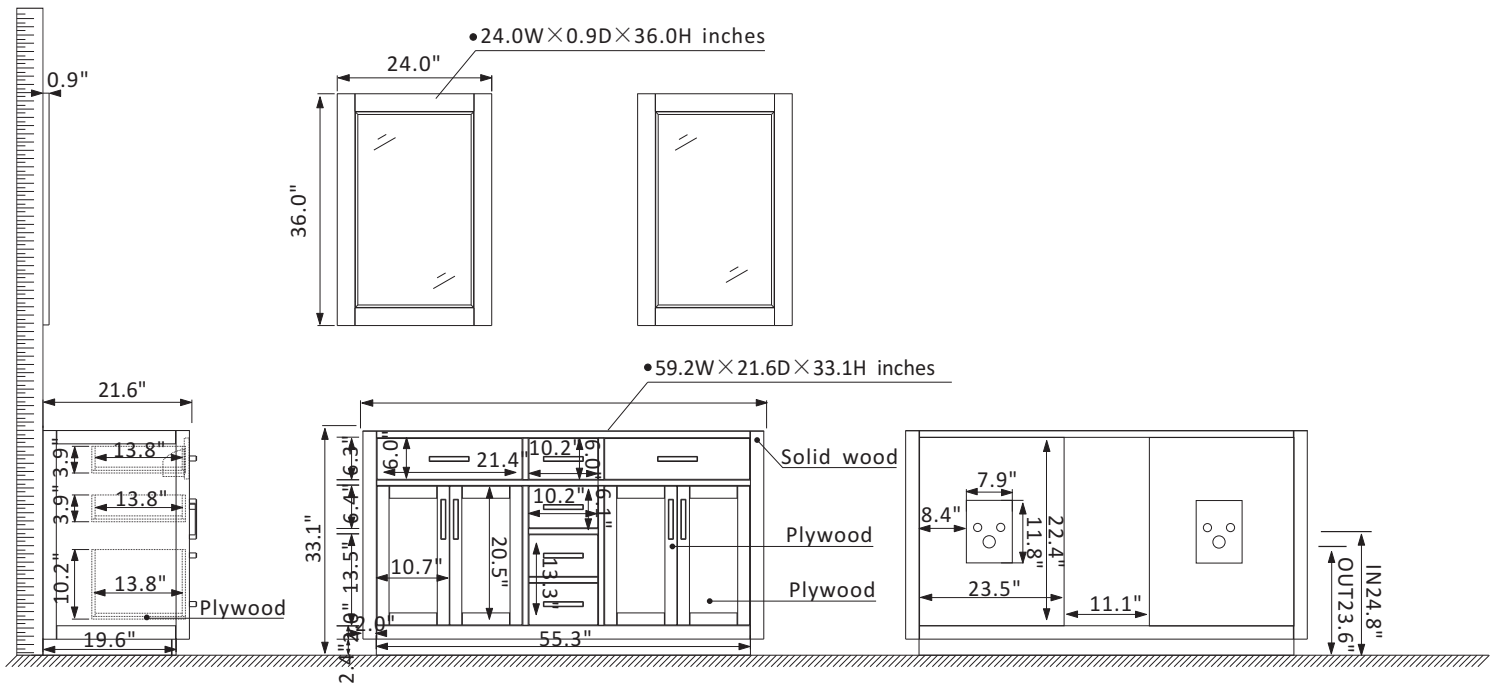

Altair Ivy Vanity Collection 531060-CAB-WH

Features

Construction: Solid wood / plywood

Finish: White or Royal Blue Finish

Countertop: Space for custom countertop and sinks

Sink: Accommodate Dual Standard Oval and Rectangular undermount sinks

Faucet: Room for Single Hole, Narrow or Wide Spread Faucet Plumbing.

Door/Drawer: 2 flip-down drawers on top, 2 soft-closing drawers and 1 dual soft-closing drawer in middle, 4 soft-closing doors

Mirror: Dual matching, framed mirrors