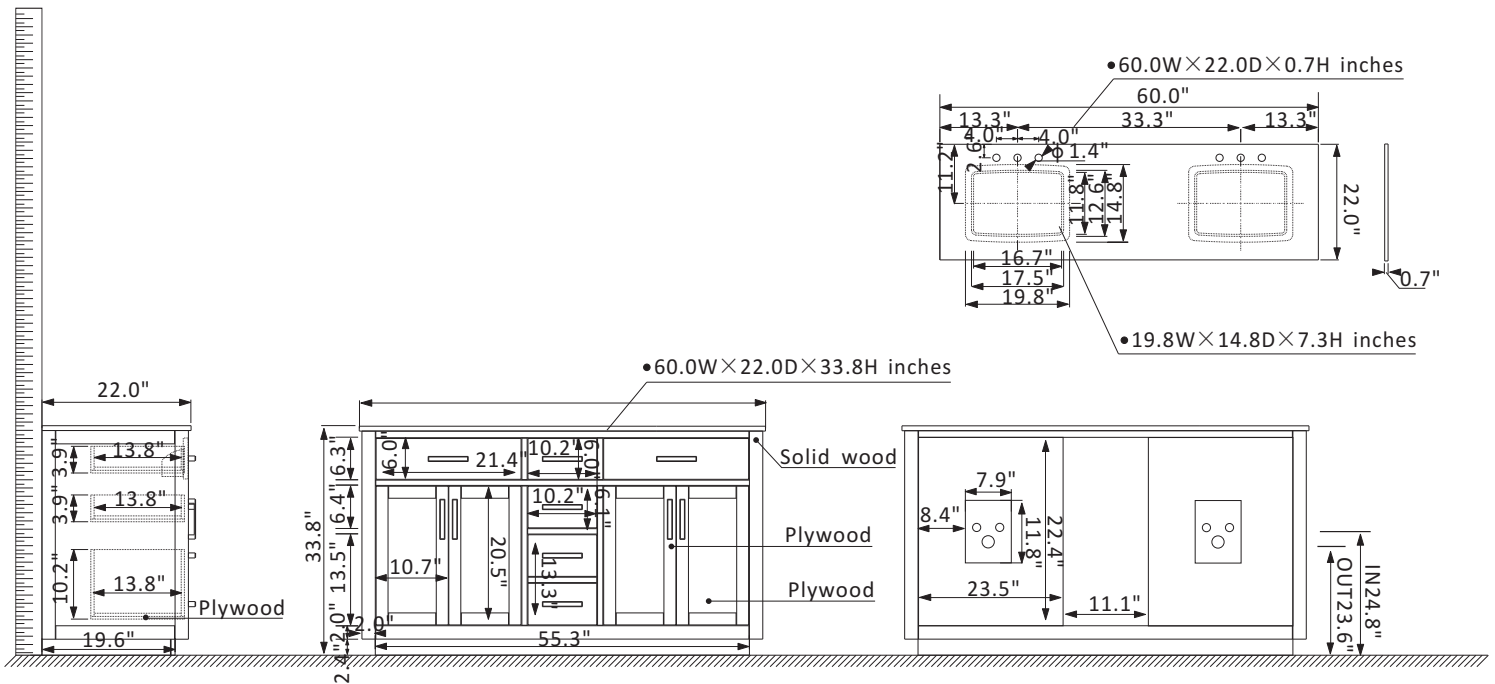

Altair Ivy Vanity Collection 531060-GR-CA-NM

Features

Construction: Solid wood / plywood

Finish: White, Gray or Royal Blue Finish

Countertop: Natural Carrara white marble

Sink: Two rectangular, undermount ceramic basins with overflow included

Faucet: Countertop pre-drilled for two 8" wide faucet holes

Door/Drawer: 2 flip-down drawers on top, 2 soft-closing drawers and 1 dual soft-closing drawer in middle, 4 soft-closing doors

Hardware: Brushed copper finish hardware