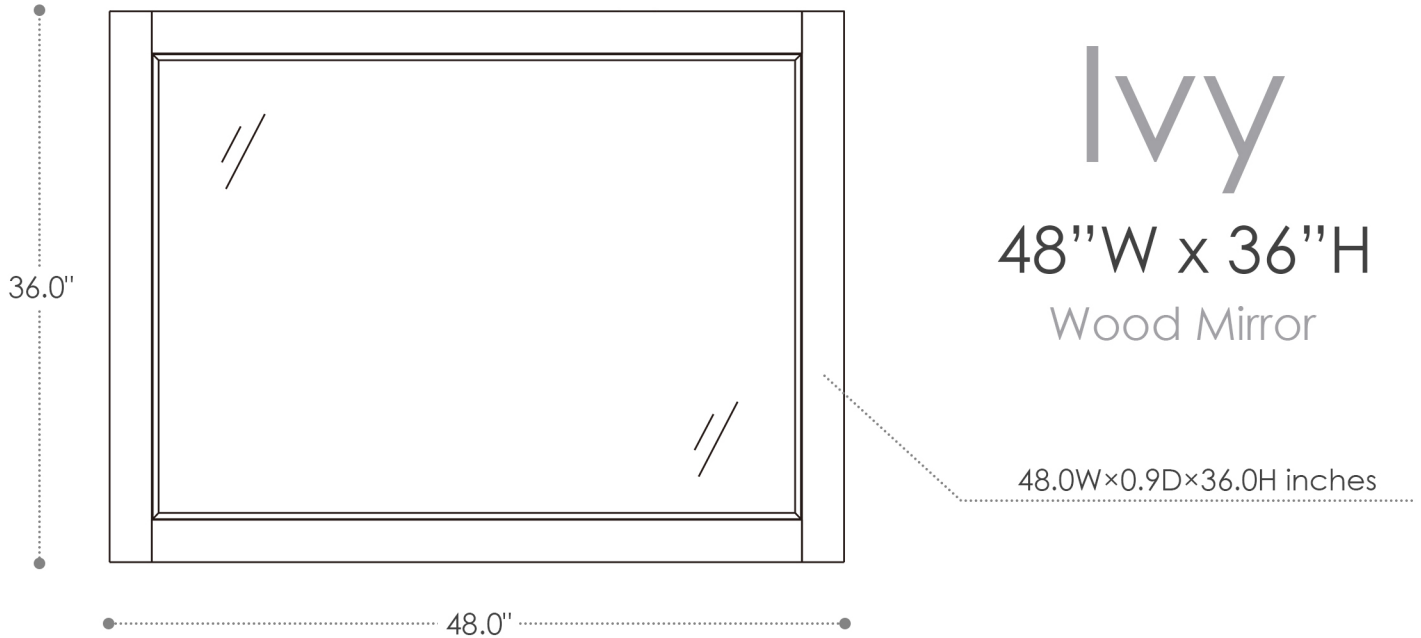

ALTAIR

FASHION BATHROOM LIFE

Altair Inc.

INSTALLATION SPECIFICATION

SKU	531048-MIR-GR		
Product Title	Ivy 48''W x 36''H Wood Mirror		
Overall Dimensions	48 in W x 0.9 in D x 36 in H		
Materials	Solid wood and long-lasting plywood		
Color	Grey	Shape	Rectangle
Installation Type	Wall mounted	Net Weight(lbs)	37.5
Glass Thickness	0.9 inch	Orientation	Horizontal
Assembly Required	No	Mounting Bracket	Yes

All measurements are approximate. Measurements may vary +/- 1/2".