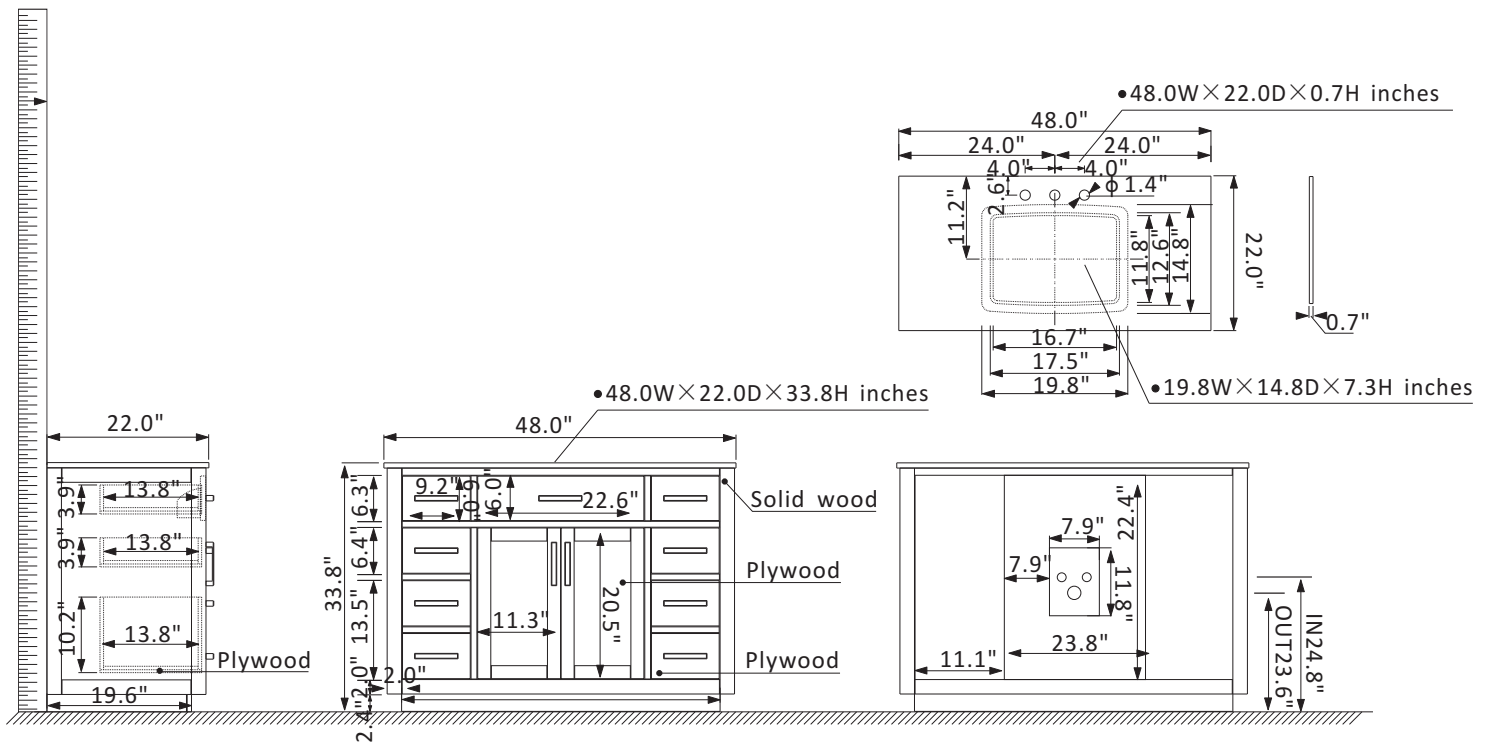

Altair Ivy Vanity Collection 531048-GR-CA-NM

Features

Construction: Solid wood / plywood

Finish: White, Gray or Royal Blue Finish

Countertop: Natural Carrara white marble

Sink: Rectangular, undermount ceramic basin with overflow included

Faucet: Countertop pre-drilled for 8" wide faucet hole

Door/Drawer: 1 flip-down drawer on top, 4 soft-closing drawers and 2 dual soft-closing drawers on right, 2 soft-closing doors

Hardware: Brushed copper finish hardware