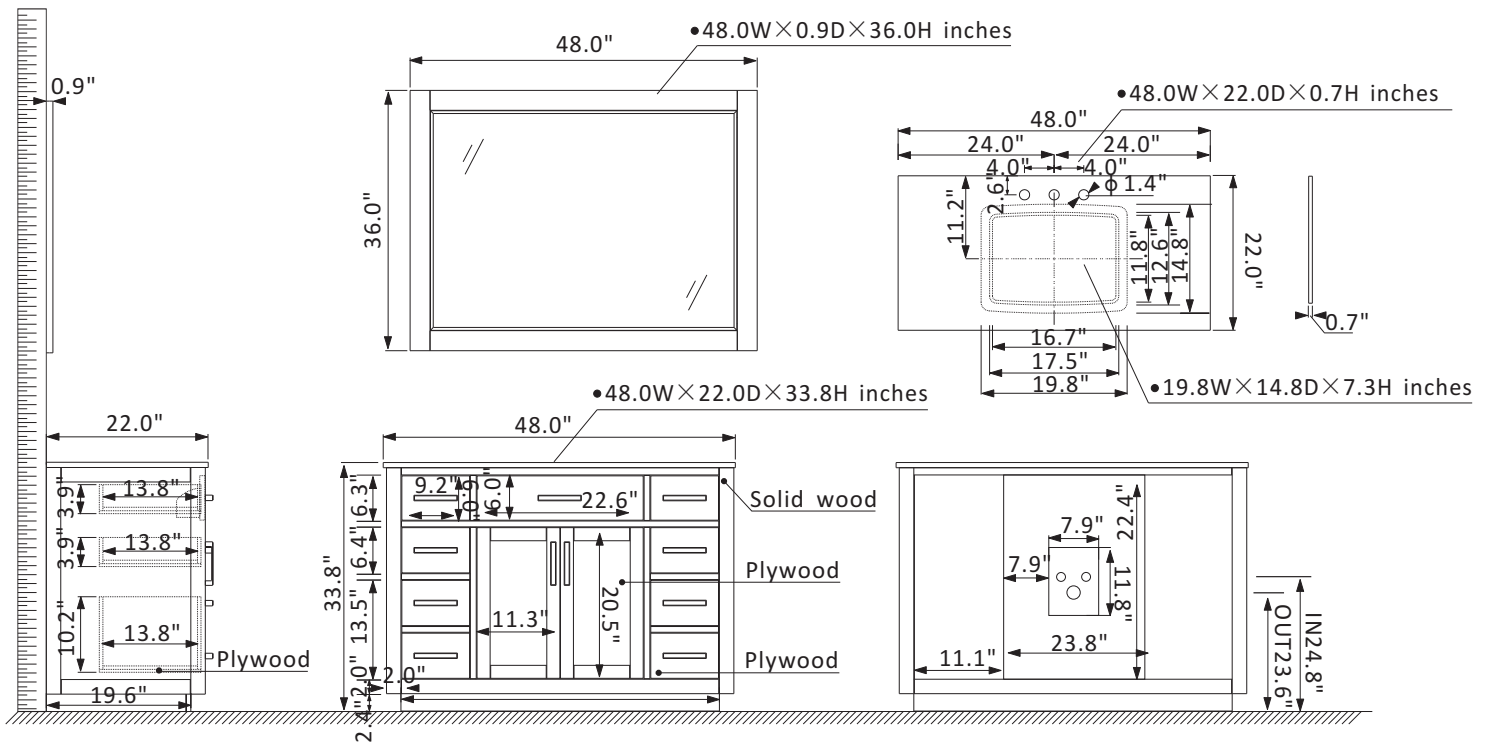

Altair Ivy Vanity Collection 531048-GR-CA

Features

Construction: Solid wood / plywood

Finish: White, Gray or Royal Blue Finish

Countertop: Natural Carrara white marble

Sink: Rectangular, undermount ceramic basin with overflow included

Faucet: Countertop pre-drilled for 8" wide faucet hole

Door/Drawer: 1 flip-down drawer on top, 4 soft-closing drawers and 2 dual soft-closing drawers on right, 2 soft-closing doors

Mirror: Single matching, framed mirror