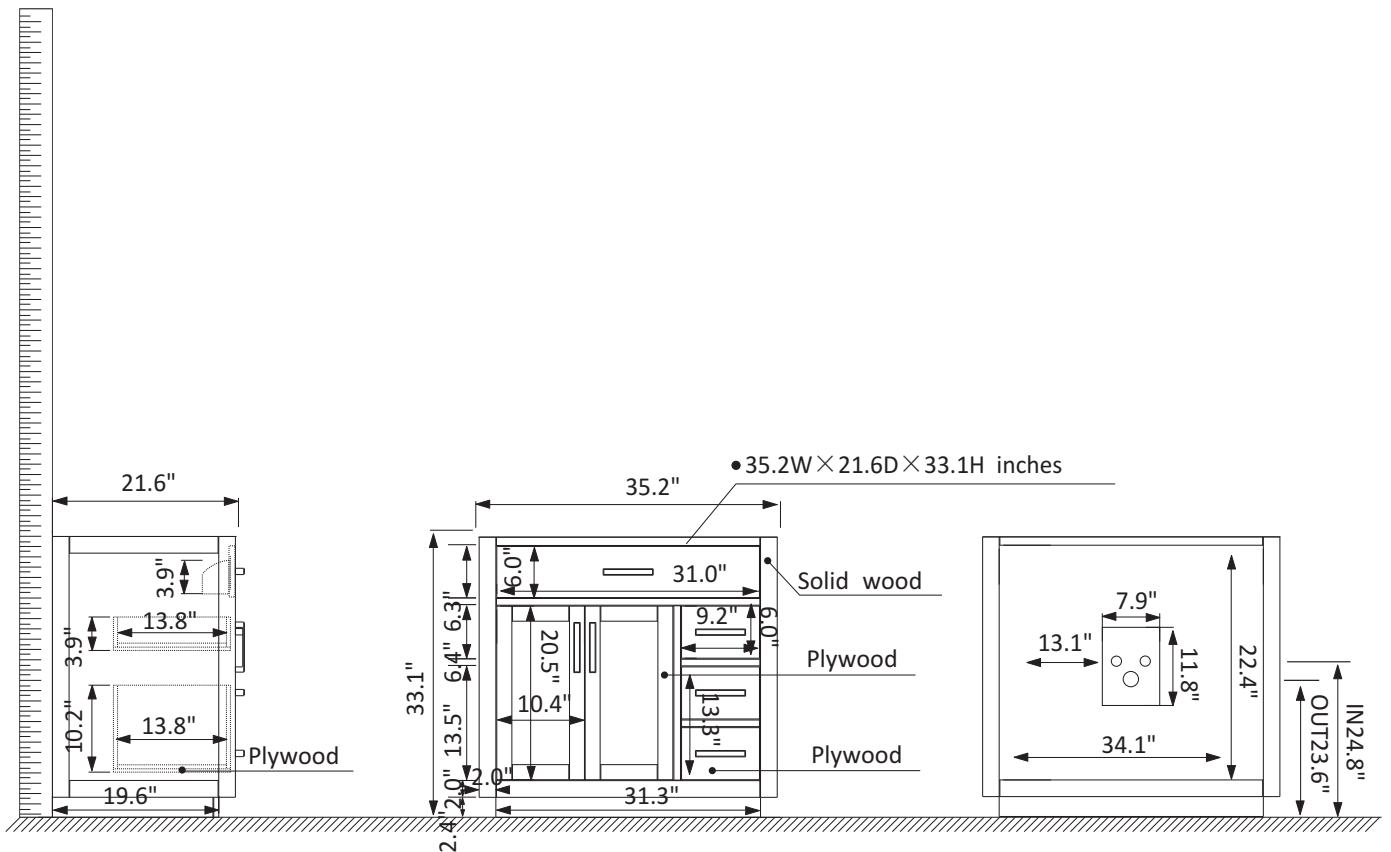

Altair Ivy Vanity Collection 531036-CAB-WH-NM

Features

Construction: Solid wood / plywood

Finish: White or Royal Blue Finish

Countertop: Space for custom countertop and sink

Sink: Accommodate Standard Oval and Rectangular undermount sinks

Faucet: Room for Single Hole, Narrow or Wide Spread Faucet Plumbing.

Door/Drawer: 1 flip-down drawer on top, 1 soft-closing drawer and 1 dual soft-closing drawer on right, two soft-closing doors

Hardware: Brushed copper finish hardware