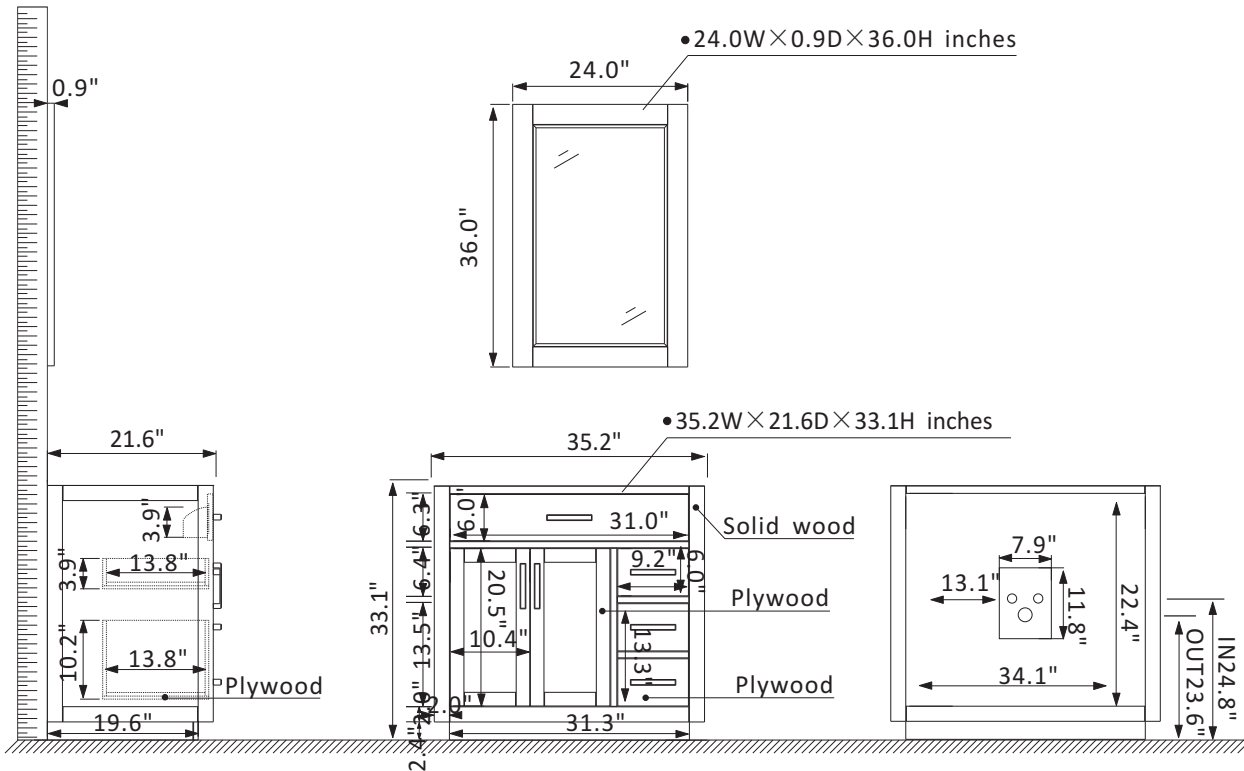

Altair Ivy Vanity Collection 531036-CAB-WH

Features

Construction: Solid wood / plywood

Finish: White or Royal Blue Finish

Countertop: Space for custom countertop and sink

Sink: Accommodate Standard Oval and Rectangular undermount sinks

Faucet: Room for Single Hole, Narrow or Wide Spread Faucet Plumbing.

Door/Drawer: 1 flip-down drawer on top, 1 soft-closing drawer and 1 dual soft-closing drawer on right, two soft-closing doors

Mirror: Single matching, framed mirror