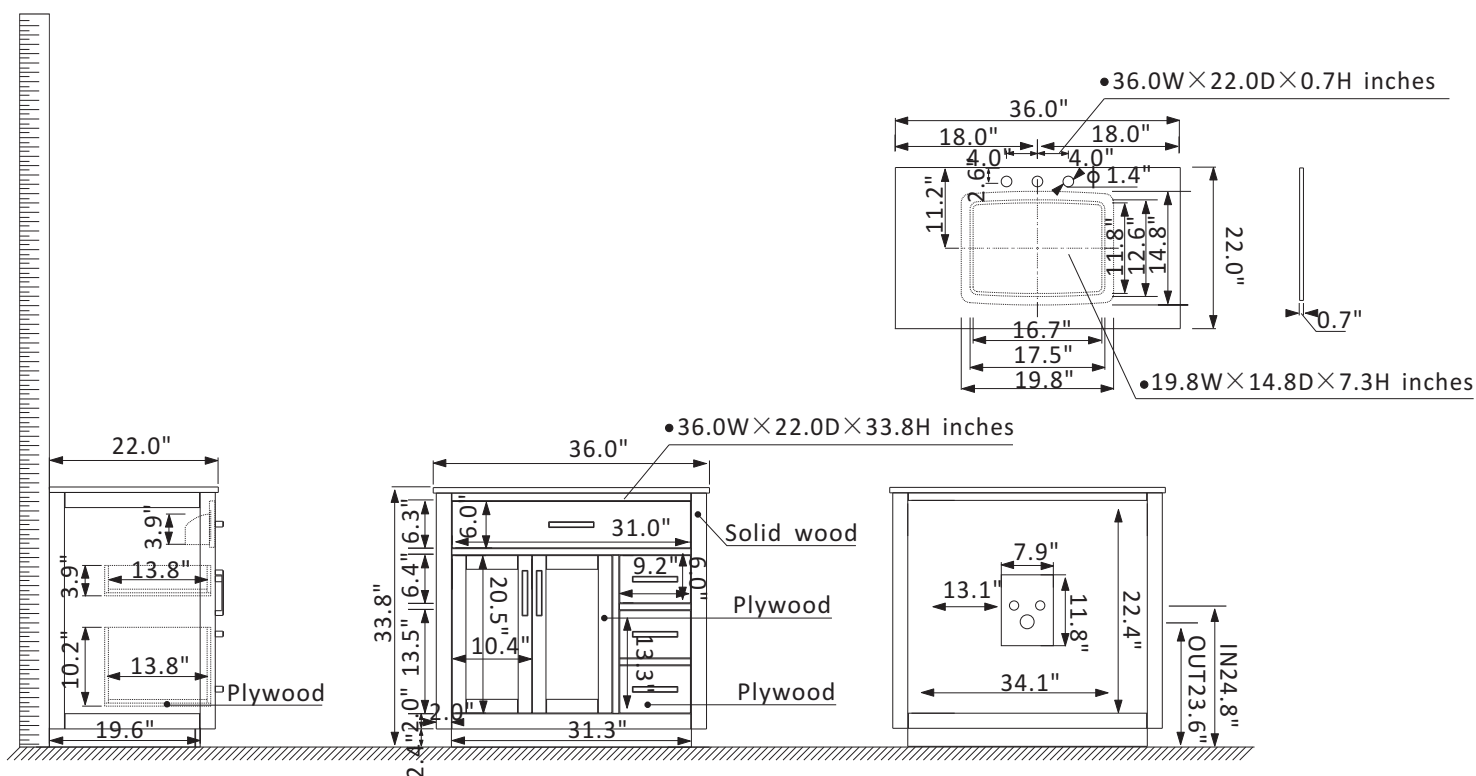

Altair Ivy Vanity Collection 531036-GR-CA-NM

Features

Construction: Solid wood / plywood

Finish: White, Gray or Royal Blue Finish

Countertop: Natural Carrara white marble

Sink: Rectangular, undermount ceramic basin with overflow included

Faucet: Countertop pre-drilled for 8" wide faucet hole

Door/Drawer: 1 flip-down drawer on top, 1 soft-closing drawer and 1 dual soft-closing door on right, two soft-closing doors

Hardware: Brushed copper finish hardware