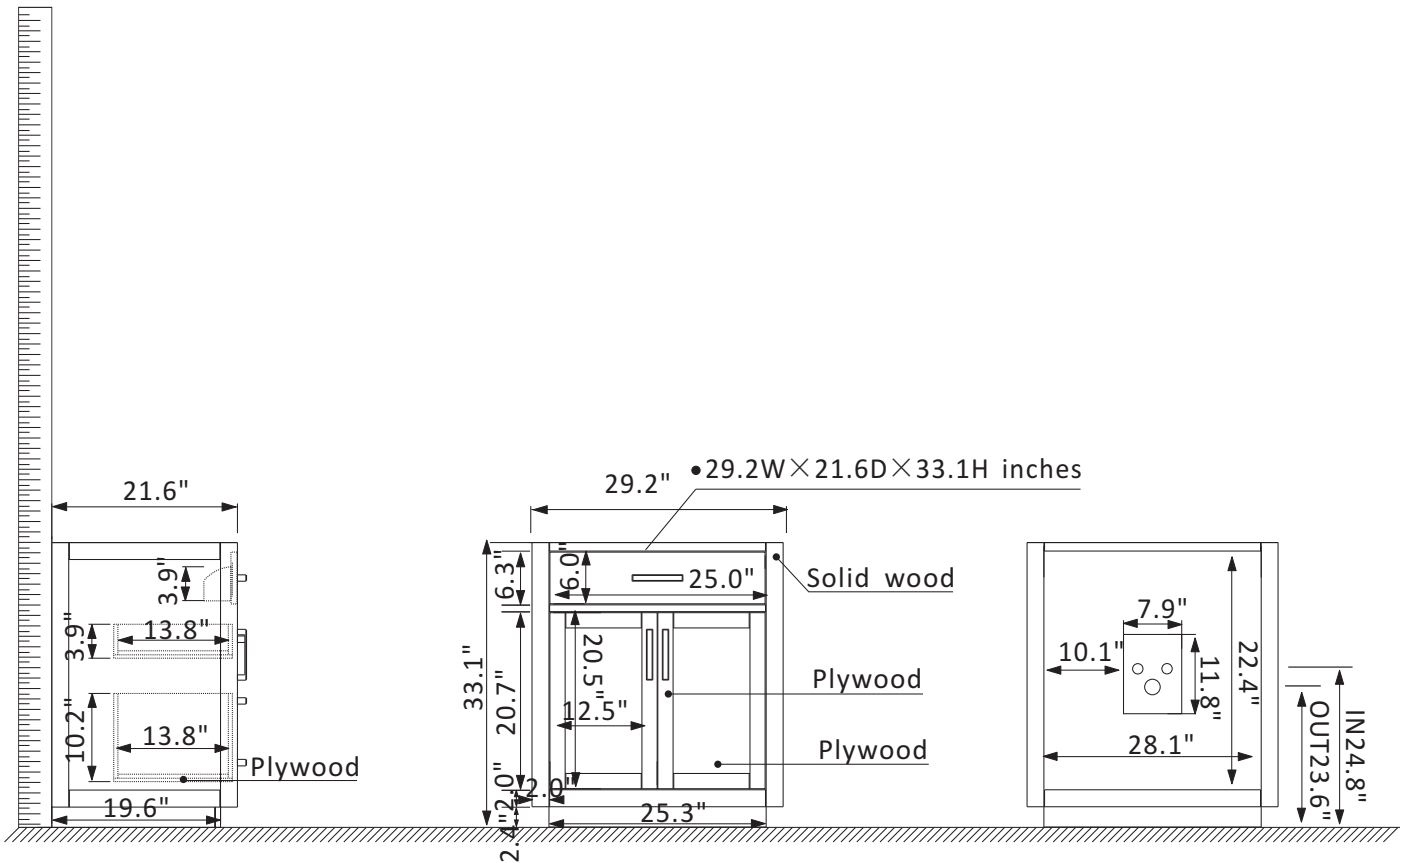

# Altair Ivy Vanity Collection 531030-CAB-WH-NM