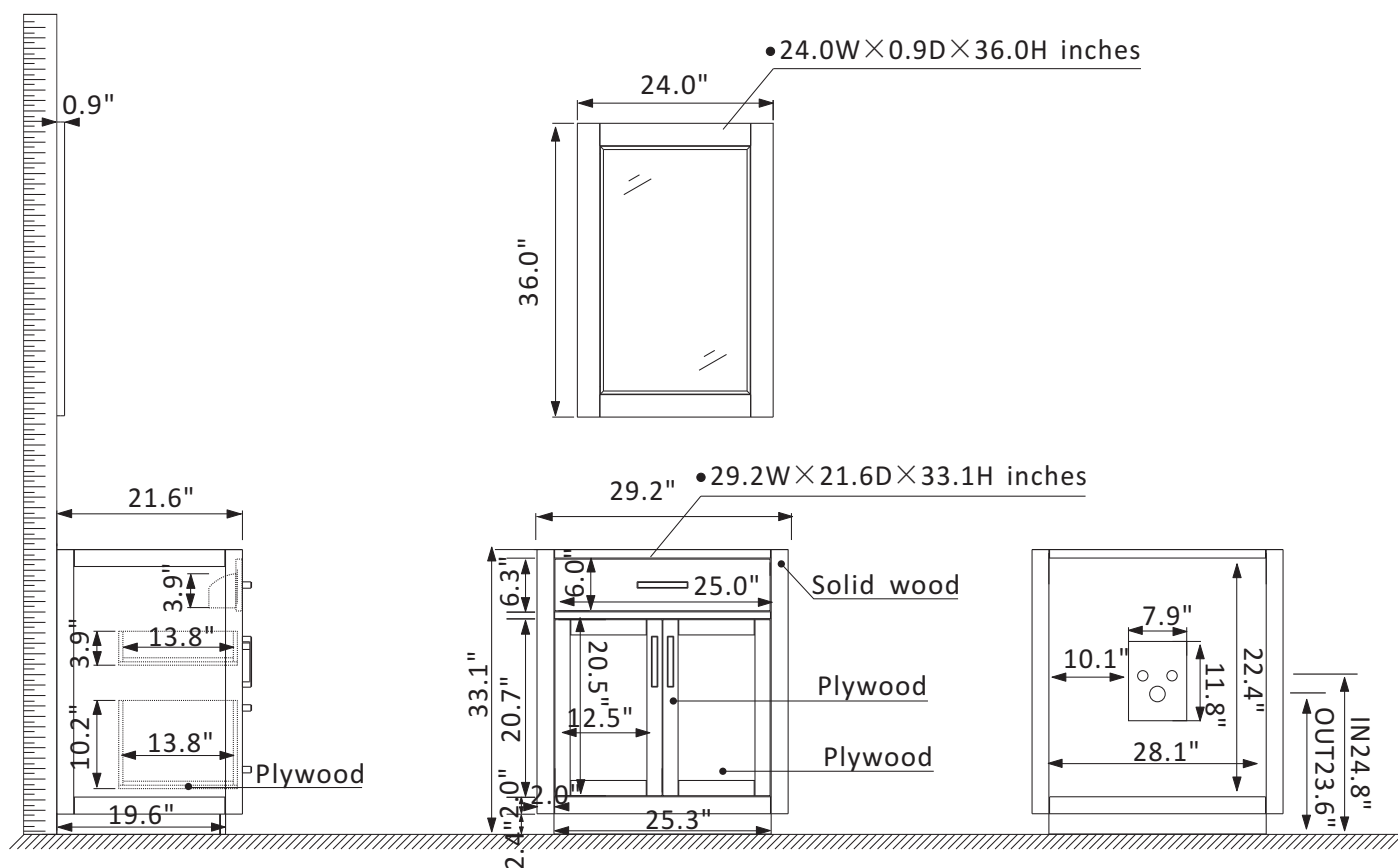

# Altair Ivy Vanity Collection 531030-CAB-WH

## Features

Construction: Solid wood / plywood

Finish: White or Royal Blue Finish

Countertop: Space for custom countertop and sink

Sink: Accommodate Standard Oval and Rectangular undermount sinks

Faucet: Room for Single Hole, Narrow or Wide Spread Faucet Plumbing

Door/Drawer: 1 flip-down drawer on top and 2 soft-closing drawers

Mirror: Single matching, framed mirror

Hardware: Brushed copper finish hardware

Installation: Easy plumbing and faucet installation\*

\* Does not include Vanity top, sink, faucet, drain assembly, P-trap, countertop, backsplash or sidesplash