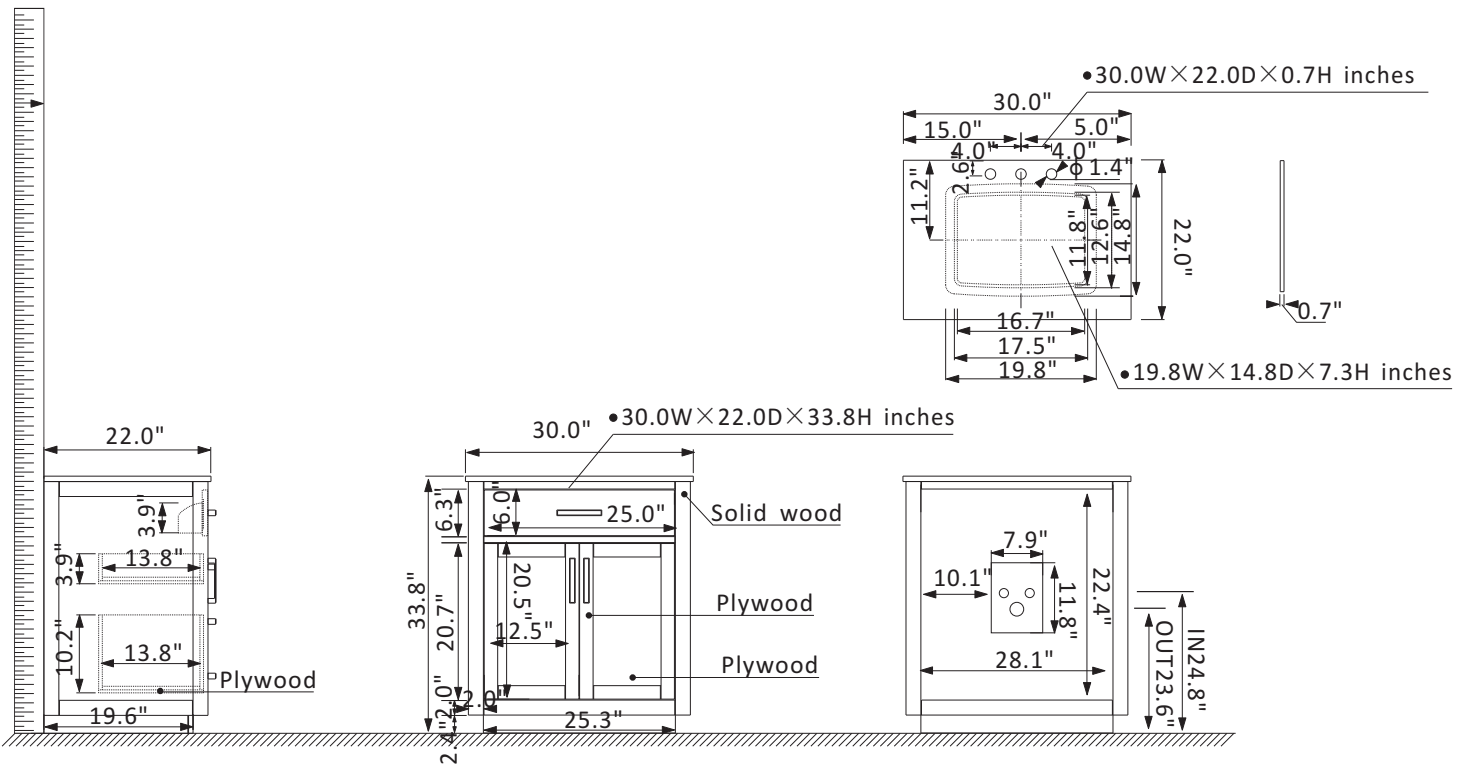

Altair Ivy Vanity Collection 531030-GR-CA-NM

Features

Construction: Solid wood / plywood

Finish: White, Gray or Royal Blue Finish

Countertop: Natural Carrara white marble

Sink: Rectangular, undermount ceramic basin with overflow included

Faucet: Countertop pre-drilled for 8" wide faucet hole

Door/Drawer: 1 flip-down drawer on top and 2 soft-closing drawers

Hardware: Brushed copper finish hardware

Installation: Easy plumbing and faucet installation*