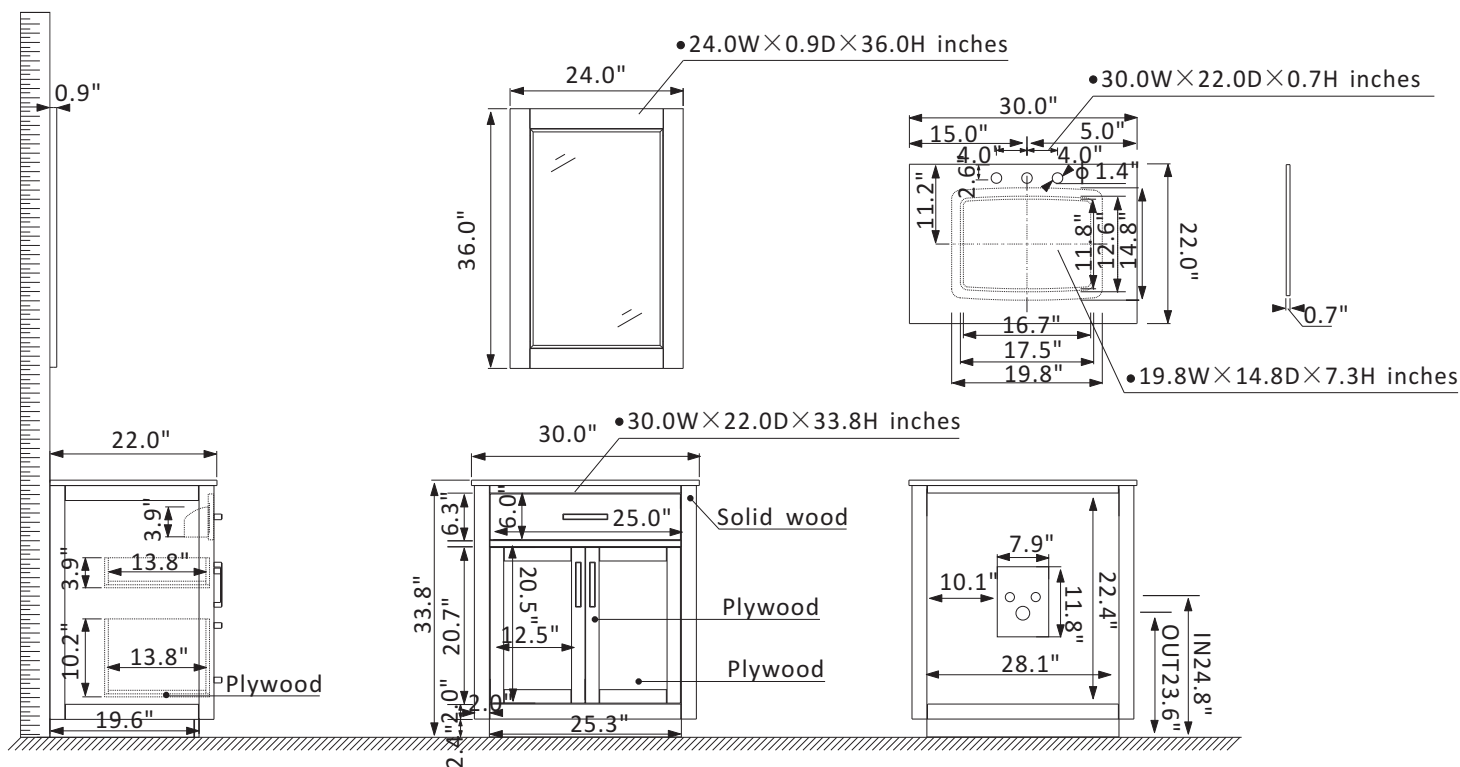

# Altair Ivy Vanity Collection 531030-GR-CA

## Features

Construction: Solid wood / plywood

Finish: White, Gray or Royal Blue Finish

Countertop: Natural Carrara white marble

Sink: Rectangular, undermount ceramic basin with overflow included

Faucet: Countertop pre-drilled for 8" wide faucet hole