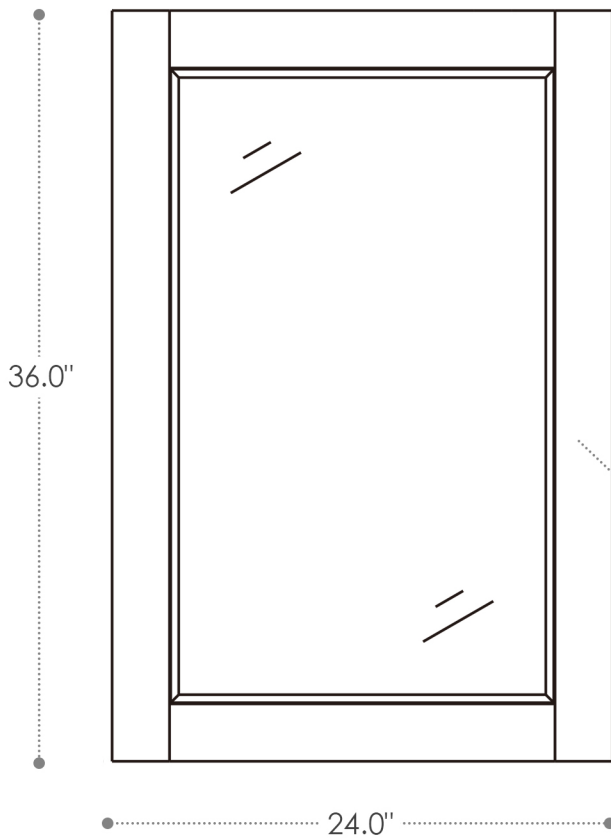

## Ivy

24"W x 36"H

Wood Mirror

24.0W×0.9D×36.0H inches

## INSTALLATION SPECIFICATION

SKU	531024-MIR-GR		
Product Title	Ivy 24"W x 36"H Wood Mirror		
Overall Dimensions	24 in W x 0.9 in D x 36 in H		
Materials	Solid wood and long-lasting plywood		
Color	Grey	Shape	Rectangle
Installation Type	Wall mounted	Net Weight(lbs)	17
Glass Thickness	0.9 inch	Orientation	Vertical
Assembly Required	No	Mounting Bracket	Yes

All measurements are approximate. Measurements may vary +/-1/2".