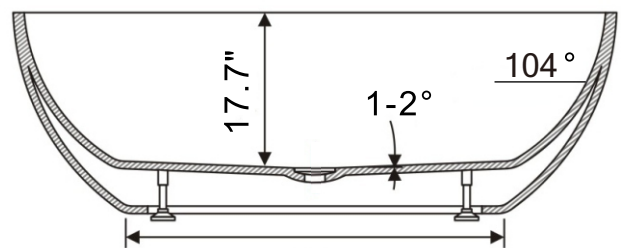

**INSTALLATION SPECIFICATION**

SKU	51055-BAT-WH-F
Overall Dimensions	55.1"X31.9"X22.8"H
Inner Dimensions	51.9"X29.5"X17.7"H
Water Capacity	
With overflow	57.2 gallons
Water Depth	
To top of tub	17.7 inch
To overflow	16.5 inch
Seating Capacity	1 person
Tub Weight	68.2 lbs
Overflow Height	1.2 inch
Faucet Configurations	No Faucet Drilling
With pop-up drain	With siphon
Bathtub Certifications	CUPC

**Jolie**  
**55" × 32"**  
**Soaking Bathtub**

*All measurements are approximate. Measurements may vary +/-1/2".*