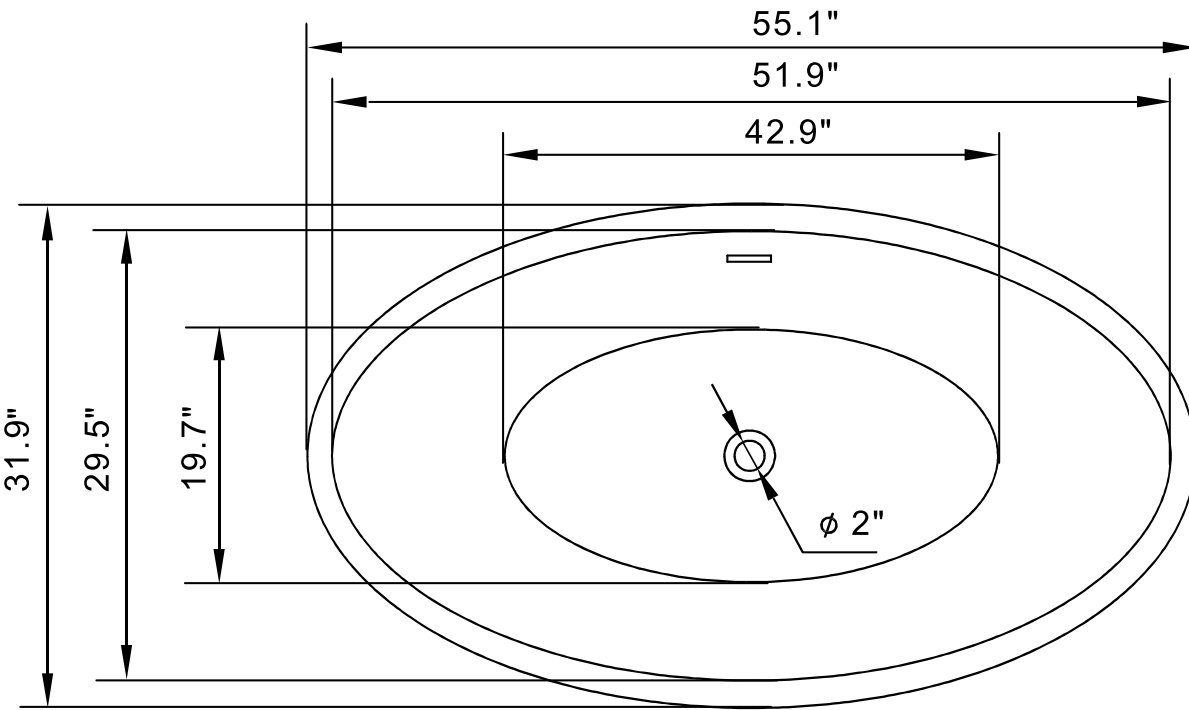

**INSTALLATION SPECIFICATION**

SKU	51055-BAT-WH-F
Overall Dimensions	55.1"X31.9"X22.8"H
Inner Dimensions	51.9"X29.5"X17.7"H
Water Capacity	
With overflow	57.2 gallons
Water Depth	
To top of tub	17.7 inch
To overflow	16.5 inch
Seating Capacity	1 person
Tub Weight	68.2 lbs
Overflow Height	1.2 inch
Faucet Configurations	No Faucet Drilling
With pop-up drain	With siphon
Bathtub Certifications	CUPC

**Jolie**  
**55" × 32"**  
**Soaking Bathtub**

*All measurements are approximate. Measurements may vary +/-1/2".*