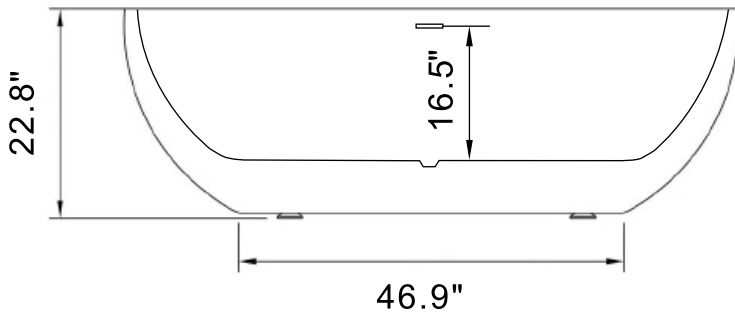

**INSTALLATION SPECIFICATION**

SKU	51055-BAT-WH-F
Overall Dimensions	55.1"X31.9"X22.8"H
Inner Dimensions	51.9"X29.5"X17.7"H
Water Capacity	
With overflow	57.2 gallons
Water Depth	
To top of tub	17.7 inch
To overflow	16.5 inch
Seating Capacity	1 person
Tub Weight	68.2 lbs
Overflow Height	1.2 inch
Faucet Configurations	No Faucet Drilling
With pop-up drain	With siphon
Bathtub Certifications	CUPC

**Jolie**  
**55" × 32"**  
**Soaking Bathtub**

*All measurements are approximate. Measurements may vary +/-1/2".*