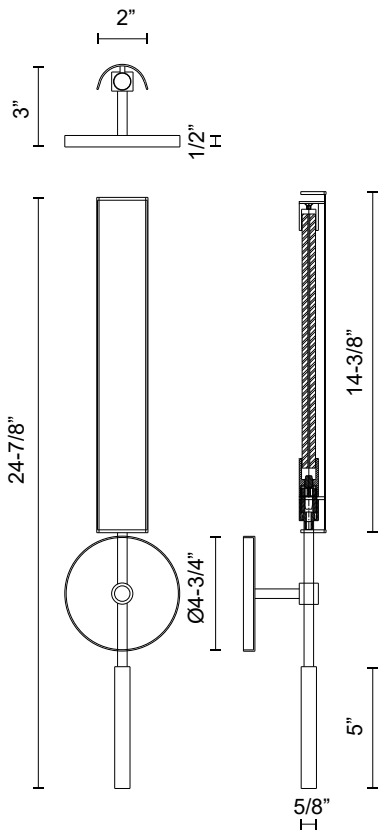

ASTRID WV316401

FIXTURE DIMENSIONS	W2" x H24-7/8" x E3"
HEIGHT FROM CENTER	16-1/4"
EXTENSION	3"
LIGHT SOURCE	LED with DC Driver
WATTAGE	5W
TOTAL LUMENS	735lm
DELIVERED LUMENS	430lm*
VOLTAGE	120V
COLOR TEMPERATURE	2700K
CRI (RA)	90CRI
DIMMABLE	Yes, TRIAC/ELV Dimmer (Not Included)
GLASS DETAILS	Clear Glass
SHADE DIMENSIONS	L14-3/8" x W2"
MATERIAL	Steel
INSTALL OPTIONS	All Orientation; Wall;
ADA COMPLIANT	YES
LOCATION	Damp
CANOPY DIMENSIONS	D4-3/4" x E1/2"
PACKAGE SIZE	L16-3/4" x W10-3/4" x H6"
BRAND	Alora

[D - Diameter, L - Length, W - Width, H - Height, E - Extension]

AVAILABLE FINISHES:

WV316401UBMS

Metal
Shade/Urban
Bronze

WV316401VBMS

Metal
Shade/Vintage
Brass

*For complete warranty terms, please visit: www.aloralighting.com/warranty