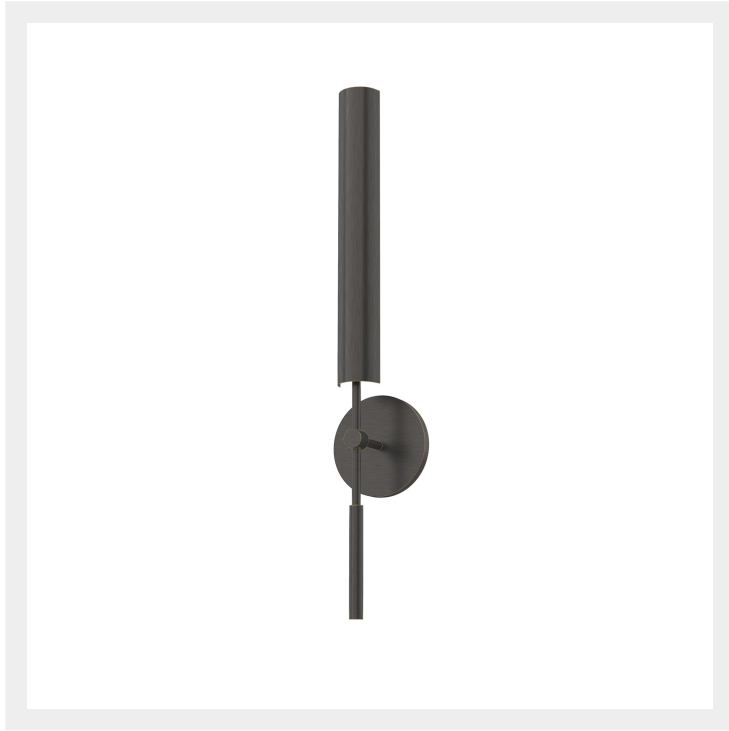

ASTRID WV316401

FIXTURE DIMENSIONS	W2" x H24-7/8" x E3"
HEIGHT FROM CENTER	16-1/4"
EXTENSION	3"
LIGHT SOURCE	LED with DC Driver
WATTAGE	5W
TOTAL LUMENS	735lm
DELIVERED LUMENS	430lm*
VOLTAGE	120V
COLOR TEMPERATURE	2700K
CRI (RA)	90CRI
DIMMABLE	Yes, TRIAC/ELV Dimmer (Not Included)
GLASS DETAILS	Clear Glass
SHADE DIMENSIONS	L14-3/8" x W2"
MATERIAL	Steel
INSTALL OPTIONS	All Orientation; Wall;
ADA COMPLIANT	YES
LOCATION	Damp
CANOPY DIMENSIONS	D4-3/4" x E1/2"
PACKAGE SIZE	L16-3/4" x W10-3/4" x H6"
BRAND	Alora

[D - Diameter, L - Length, W - Width, H - Height, E - Extension]

AVAILABLE FINISHES:

WV316401UBMS

Metal
Shade/Urban
Bronze

WV316401VBMS

Metal
Shade/Vintage
Brass

*For complete warranty terms, please visit: www.aloralighting.com/warranty