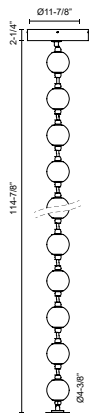

MARNI PD321716

FIXTURE DIMENSIONS	L114-7/8" x W4-3/8" x H4-3/8"
WATTAGE	75W
TOTAL LUMENS	4650lm
DELIVERED LUMENS	NB-3710lm*; PN-3635lm*;
VOLTAGE	120-277V
COLOR TEMPERATURE	3000K
CRI (RA)	90CRI
DIMMABLE	Yes, TRIAC/ELV (Not Included) or 0-10V Dimmer (Optional, Not Included)
DIFFUSER DETAILS	Clear Carved Acrylic
MATERIAL	Aluminum + Steel
SLOPED CEILING ADAPTABLE	Yes, Up to 45 Degrees
ILLUMINATION DIRECTION	Omni-directional
LOCATION	Dry
CANOPY DIMENSIONS	D11-7/8" x H2-1/4"
PAINT FINISH	NB01; PN01;

[D - Diameter, L - Length, W - Width, H - Height, E - Extension]

AVAILABLE FINISHES:

PD321716NB
Natural Brass

PD321716PN
Polished Nickel

*For complete warranty terms, please visit: www.aloralighting.com/warranty

Vertical Option

Horizontal Option