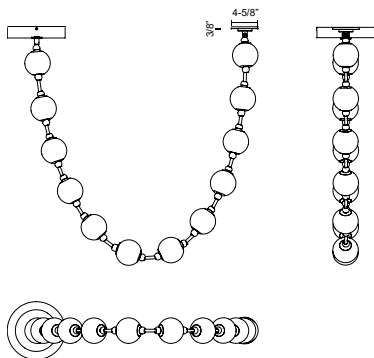

## MARNI PD321712

Vertical Option

Horizontal Option

FIXTURE DIMENSIONS	L86-1/2" x W4-3/8" x H4-3/8"
WATTAGE	57W
TOTAL LUMENS	3540lm
DELIVERED LUMENS	NB-2805lm*; PN-2750lm*;
VOLTAGE	120-277V
COLOR TEMPERATURE	3000K
CRI (RA)	90CRI
DIMMABLE	Yes, TRIAC/ELV (Not Included) or 0-10V Dimmer (Optional, Not Included)
DIFFUSER DETAILS	Clear Carved Acrylic
MATERIAL	Aluminum + Steel
SLOPED CEILING ADAPTABLE	Yes, Up to 45 Degrees
ILLUMINATION DIRECTION	Omni-directional
LOCATION	Dry
CANOPY DIMENSIONS	D8-3/4" x H1-7/8"
PAINT FINISH	NB01; PN01;

[ D - Diameter, L - Length, W - Width, H - Height, E - Extension ]

### AVAILABLE FINISHES:

PD321712NB  
Natural Brass

PD321712PN  
Polished Nickel

\*For complete warranty terms, please visit: [www.aloralighting.com/warranty](http://www.aloralighting.com/warranty)