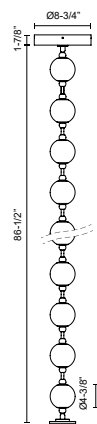

## MARNI PD321712

Vertical Option

Horizontal Option

FIXTURE DIMENSIONS	L86-1/2" x W4-3/8" x H4-3/8"
WATTAGE	57W
TOTAL LUMENS	3540lm
DELIVERED LUMENS	NB-2805lm*; PN-2750lm*;
VOLTAGE	120-277V
COLOR TEMPERATURE	3000K
CRI (RA)	90CRI
DIMMABLE	Yes, TRIAC/ELV (Not Included) or 0-10V Dimmer (Optional, Not Included)
DIFFUSER DETAILS	Clear Carved Acrylic
MATERIAL	Aluminum + Steel
SLOPED CEILING ADAPTABLE	Yes, Up to 45 Degrees
ILLUMINATION DIRECTION	Omni-directional
LOCATION	Dry
CANOPY DIMENSIONS	D8-3/4" x H1-7/8"
PAINT FINISH	NB01; PN01;

[ D - Diameter, L - Length, W - Width, H - Height, E - Extension ]

### AVAILABLE FINISHES:

PD321712NB  
Natural Brass

PD321712PN  
Polished Nickel

\*For complete warranty terms, please visit: [www.aloralighting.com/warranty](http://www.aloralighting.com/warranty)