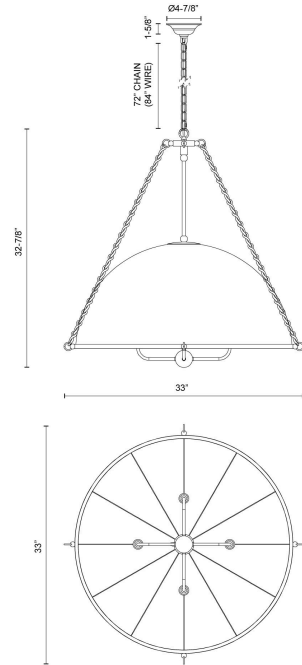

Crosby 33-in Chandelier

Model	Bulbs (not included)	Wattage (or equivalent)
CH661433 CH661433BG CH661433MB	4 x E12	60W

Transform your space with the Crosby decorative lighting collection by Kelsey Leigh Design Co. These fixtures are inspired by vintage parasols and feature light natural shades and delicate details. They come in elegant matte black or brushed gold, so they'll fit in any decor style.

SPECIFICATION DETAILS

Fixture Dimensions	L33" x W33" x H32-7/8"
Canopy Dimensions	D4-7/8" x H1-5/8"
Minimum Hang Height	45"
Location	Dry
Illumination Direction	Omni-directional
Light Source/Life	Socket
Material	Steel, Fabric
Slopped Ceiling Adaptable	Yes
Shade Details	Spandex Shade
Wire Length	84"
Wire Style	Brown Wire (BG) Black Wire (MB)
Compliance	UL Certified: Yes