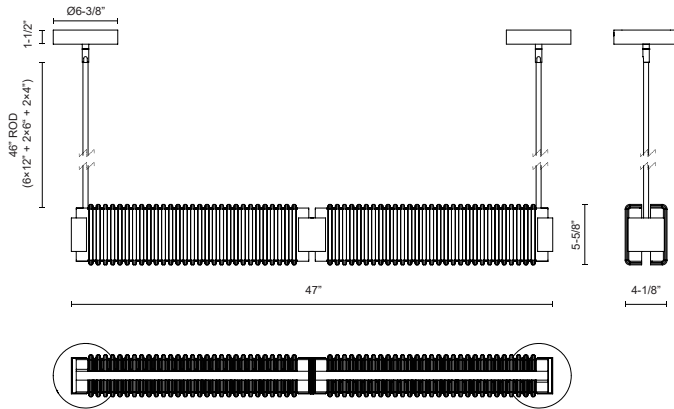

## ALAI LP374247-UNV

FIXTURE DIMENSIONS	L47" x W4-1/8" x H5-5/8"
LIGHT SOURCE	LED with DC Driver
WATTAGE	37W
TOTAL LUMENS	2570lm
DELIVERED LUMENS	1650lm*
VOLTAGE	120-277V
COLOR TEMPERATURE	2700K
CRI (RA)	90CRI
DIMMABLE	Yes, TRIAC/ELV Dimmer (Not Included)
GLASS DETAILS	Clear Ribbed Glass
MATERIAL	Steel + Glass
ROD LENGTH	46" Max (6x12" + 2x6" + 2x4")
WIRE LENGTH	144" Max
MINIMUM HANG HEIGHT	14"
SLOPED CEILING ADAPTABLE	Yes, Up to 45 Degrees
ILLUMINATION DIRECTION	Omni-directional
LOCATION	Dry
CEC TITLE 24 JA8	Yes, JA8-2022
CANOPY DIMENSIONS	D6-3/8" x H1-1/2"
PAINT FINISH	UB01; VB01;

[ D - Diameter, L - Length, W - Width, H - Height, E - Extension ]