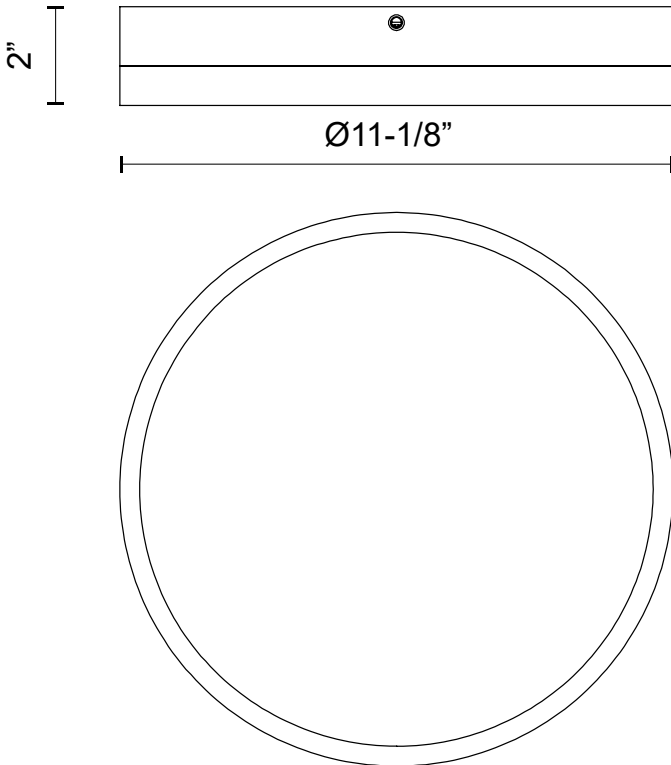

alora mood

P. 1.855.855.8926

CANADA: 19054 28TH Avenue Surrey - BC V3Z 6M3

USA: 3035 E. Lone Mountain Rd - Las Vegas, NV, 89081

ADELAIDE FM554211-5CCT

FIXTURE DIMENSIONS	D11-1/8" x H2"
LIGHT SOURCE	AC LED
WATTAGE	24W
TOTAL LUMENS	2040lm
DELIVERED LUMENS	AGMB-758lm; AGWH-795lm;
VOLTAGE	120V
COLOR TEMPERATURE	Selectable CCT 2700K/3000K/3500K/4000K/5000K
CRI (RA)	90CRI
DIMMABLE	Yes, ELV Dimmer (Not Included)
GLASS DETAILS	Frosted Glass
MATERIAL	Glass; Steel;
INSTALL OPTIONS	All Orientation; Ceiling and Wall;
LOCATION	Dry
CEC TITLE 24 JA8	Yes, JA8-2022
PAINT FINISH	AG01; MB01; WH01;

[D - Diameter, L - Length, W - Width, H - Height, E - Extension]

AVAILABLE FINISHES:

FM554211AGMB-5CCT
Aged Gold/Matte Black

FM554211AGWH-5CCT
Aged Gold/White

*For complete warranty terms, please visit: www.aloralighting.com/warranty