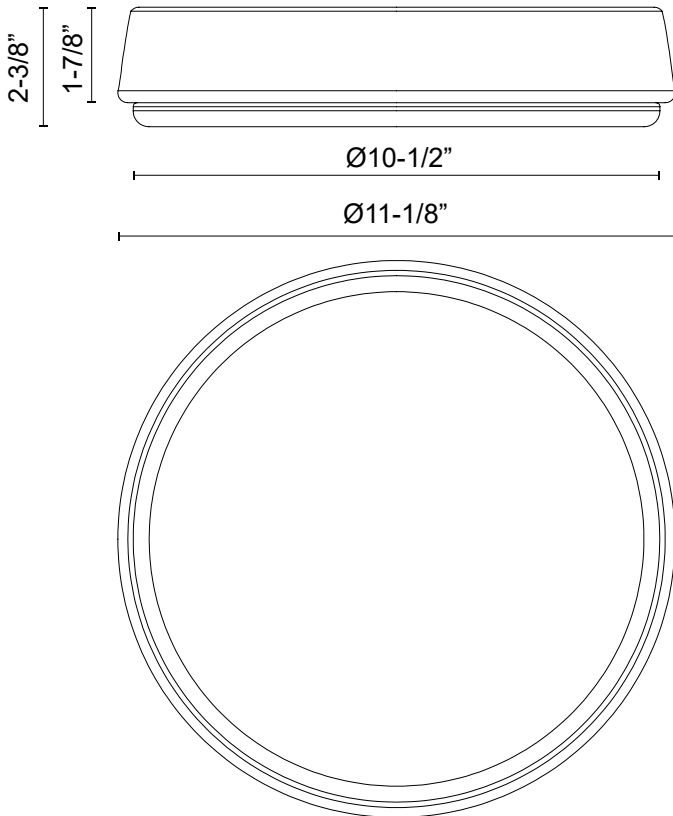

alora mood

P. 1.855.855.8926

CANADA: 19054 28TH Avenue Surrey - BC V3Z 6M3

USA: 3035 E. Lone Mountain Rd - Las Vegas, NV, 89081

LAVAL FM503611-5CCT

FIXTURE DIMENSIONS	D11-1/8" x H2-3/8"
LIGHT SOURCE	AC LED
WATTAGE	24W
TOTAL LUMENS	2040lm
DELIVERED LUMENS	AG-1279lm; MB-1286lm;
VOLTAGE	120V
COLOR TEMPERATURE	Selectable CCT 2700K/3000K/3500K/4000K/5000K
CRI (RA)	90CRI
DIMMABLE	Yes, ELV Dimmer (Not Included)
DIFFUSER DETAILS	Frosted Acrylic
MATERIAL	Acrylic; Aluminum;
ILLUMINATION DIRECTION	Downlight
INSTALL OPTIONS	All Orientation; Ceiling and Wall;
LOCATION	Dry
CEC TITLE 24 JA8	Yes, JA8-2022
PAINT FINISH	AG01; MB01;

[D - Diameter, L - Length, W - Width, H - Height, E - Extension]

AVAILABLE FINISHES:

FM503611MB-5CCT
Matte Black

FM503611AG-5CCT
Aged Gold

*For complete warranty terms, please visit: www.aloralighting.com/warranty