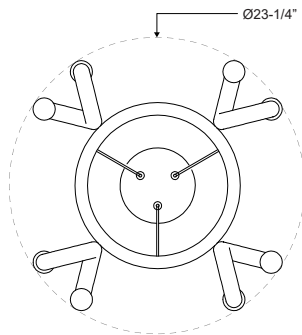

alora mood

P. 1.855.855.8926

CANADA: 19054 28TH Avenue Surrey - BC V3Z 6M3

USA: 3035 E. Lone Mountain Rd - Las Vegas, NV, 89081

SADIE CH420823

FIXTURE DIMENSIONS	D23-1/4" x H6"
LIGHT SOURCE	Socket
LAMP TYPE	E12
MAX WATTAGE	40W
BULB QTY	8
BULBS INCLUDED	No
VOLTAGE	120V
MATERIAL	Aluminum + Steel
WIRE LENGTH	72" Max
WIRE TYPE	Black
MINIMUM HANG HEIGHT	20"
SLOPED CEILING ADAPTABLE	Yes
ILLUMINATION DIRECTION	Omni-directional
LOCATION	Dry
CANOPY DIMENSIONS	D6" x H1-1/2"
PAINT FINISH	BG01; MB01;

[D - Diameter, L - Length, W - Width, H - Height, E - Extension]

AVAILABLE FINISHES:

CH420823MB
Matte Black

CH420823BG
Brushed Gold

*For complete warranty terms, please visit: www.aloralighting.com/warranty