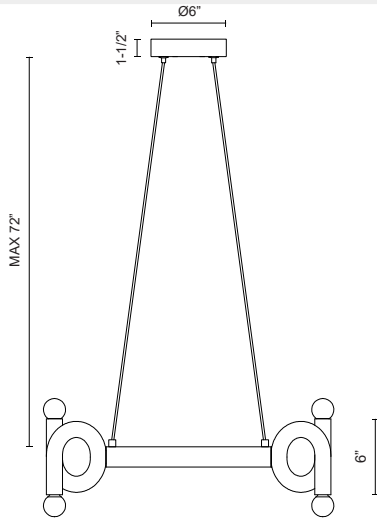

alora mood

P. 1.855.855.8926

CANADA: 19054 28TH Avenue Surrey - BC V3Z 6M3

USA: 3035 E. Lone Mountain Rd - Las Vegas, NV, 89081

SADIE CH420823

FIXTURE DIMENSIONS	D23-1/4" x H6"
LIGHT SOURCE	Socket
LAMP TYPE	E12
MAX WATTAGE	40W
BULB QTY	8
BULBS INCLUDED	No
VOLTAGE	120V
MATERIAL	Aluminum + Steel
WIRE LENGTH	72" Max
WIRE TYPE	Black
MINIMUM HANG HEIGHT	20"
SLOPED CEILING ADAPTABLE	Yes
ILLUMINATION DIRECTION	Omni-directional
LOCATION	Dry
CANOPY DIMENSIONS	D6" x H1-1/2"
PAINT FINISH	BG01; MB01;

[D - Diameter, L - Length, W - Width, H - Height, E - Extension]

AVAILABLE FINISHES:

CH420823MB
Matte Black

CH420823BG
Brushed Gold

*For complete warranty terms, please visit: www.aloralighting.com/warranty