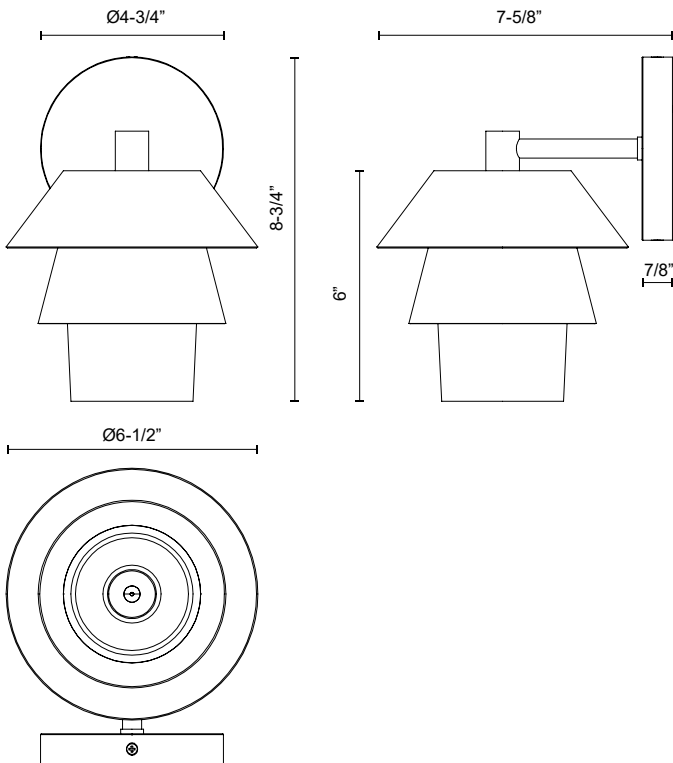

## TETSU WV475106

FIXTURE DIMENSIONS	W6-1/2" x H8-3/4" x E7-5/8"
GLASS DETAILS	Clear Glass
HEIGHT FROM CENTER	6-5/8"
EXTENSION	7-5/8"
LAMP TYPE	E12
WATTAGE	1 x 60W
MAX WATTAGE	60W
BULB QTY	1
BULBS INCLUDED	No
VOLTAGE	120V
MATERIAL	Steel
INSTALL OPTIONS	Up or Down
LOCATION	Damp
CANOPY DIMENSIONS	D4-3/4" x E7/8"
BRAND	Alora Mood

[ D - Diameter, L - Length, W - Width, H - Height, E - Extension ]