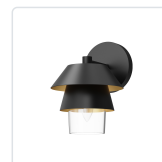

## TETSU WV475106

FIXTURE DIMENSIONS	W6-1/2" x H8-3/4" x E7-5/8"
GLASS DETAILS	Clear Glass
HEIGHT FROM CENTER	6-5/8"
EXTENSION	7-5/8"
LAMP TYPE	E12
WATTAGE	1 x 60W
MAX WATTAGE	60W
BULB QTY	1
BULBS INCLUDED	No
VOLTAGE	120V
MATERIAL	Steel
INSTALL OPTIONS	Up or Down
LOCATION	Damp
CANOPY DIMENSIONS	D4-3/4" x E7/8"
BRAND	Alora Mood

### AVAILABLE FINISHES:

WV475106BGCL  
Brushed  
Gold/Clear Glass

WV475106MBCL  
Matte Black/Clear  
Glass

\*For complete warranty terms, please visit: [www.aloralighting.com/warranty](http://www.aloralighting.com/warranty)