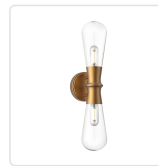

alora mood

P. 1.855.855.8926

CANADA: 19054 28TH Avenue Surrey - BC V3Z 6M3

USA: 3035 E. Lone Mountain Rd - Las Vegas, NV, 89081

MARCEL WV464002

FIXTURE DIMENSIONS	W5-1/8" x H21-3/8" x E6-3/8"
GLASS DETAILS	Clear Glass
HEIGHT FROM CENTER	10-3/4"
EXTENSION	6-3/8"
LAMP TYPE	E26
WATTAGE	2 x 60W
MAX WATTAGE	60W
BULB QTY	2
BULBS INCLUDED	No
VOLTAGE	120V
MATERIAL	Steel
INSTALL OPTIONS	All Orientation
LOCATION	Damp
CANOPY DIMENSIONS	D5-1/8" x E1-1/8"
BRAND	Alora Mood

[D - Diameter, L - Length, W - Width, H - Height, E - Extension]

AVAILABLE FINISHES:

WV464002AG
Aged Gold

WV464002CH
Chrome

WV464002MB
Matte Black

*For complete warranty terms, please visit: www.aloralighting.com/warranty