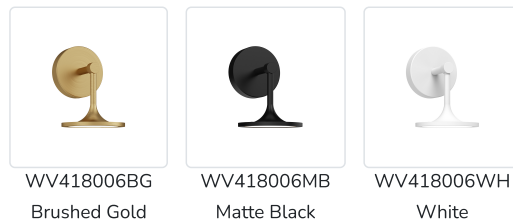

## ISSA WV418006

FIXTURE DIMENSIONS	W5-5/8" x H7-3/4" x E7"
HEIGHT FROM CENTER	5-3/8"
EXTENSION	7"
LIGHT SOURCE	LED with DC Driver
WATTAGE	11W
TOTAL LUMENS	930lm
DELIVERED LUMENS	385lm*
VOLTAGE	120V
COLOR TEMPERATURE	3000K
CRI (RA)	90CRI
DIMMABLE	Yes, TRIAC or ELV Dimmer (Not Included)
DIFFUSER DETAILS	Frosted Acrylic
MATERIAL	Aluminum + Steel
INSTALL OPTIONS	All Orientation
LOCATION	Damp
CEC TITLE 24 JA8	Yes, JA8-19
CANOPY DIMENSIONS	D4-3/4" x E1-1/4"
BRAND	Alora Mood

### AVAILABLE FINISHES:

WV418006BG  
Brushed Gold

WV418006MB  
Matte Black

WV418006WH  
White

\*For complete warranty terms, please visit: [www.aloralighting.com/warranty](http://www.aloralighting.com/warranty)