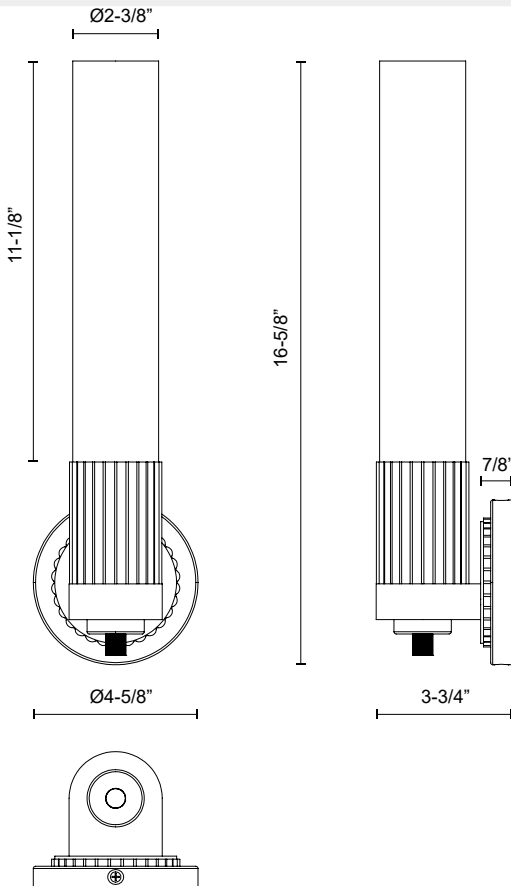

## RUE WV416101

FIXTURE DIMENSIONS	W4-5/8" x H16-5/8" x E3-3/4"
GLASS DETAILS	Glossy Opal Glass
HEIGHT FROM CENTER	14-3/8"
EXTENSION	3-3/4"
LAMP TYPE	E26
WATTAGE	1 x 60W
MAX WATTAGE	60W
BULB QTY	1
BULBS INCLUDED	No
VOLTAGE	120V
MATERIAL	Steel
ADA COMPLIANT	YES
LOCATION	Damp
CANOPY DIMENSIONS	D4-5/8" x E7/8"
BRAND	Alora Mood

[ D - Diameter, L - Length, W - Width, H - Height, E - Extension ]