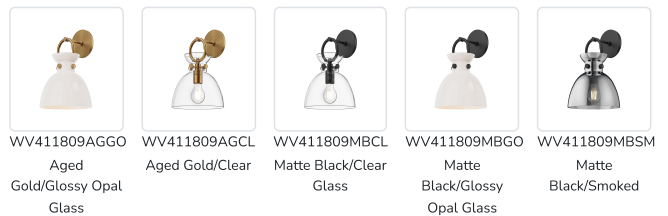

alora mood

P. 1.855.855.8926

CANADA: 19054 28TH Avenue Surrey - BC V3Z 6M3

USA: 3035 E. Lone Mountain Rd - Las Vegas, NV, 89081

WALDO WV411809

FIXTURE DIMENSIONS	W8-3/4" x H12-3/4" x E9-1/8"
GLASS DETAILS	Clear Glass, Glossy Opal Glass or Smoked Glass
HEIGHT FROM CENTER	10-1/2"
EXTENSION	9-1/8"
LAMP TYPE	E26
WATTAGE	1 x 60W
MAX WATTAGE	60W
BULB QTY	1
BULBS INCLUDED	No
VOLTAGE	120V
MATERIAL	Steel
INSTALL OPTIONS	Down Only
LOCATION	Damp
CANOPY DIMENSIONS	D4-5/8" x E5/8"
BRAND	Alora Mood

[D - Diameter, L - Length, W - Width, H - Height, E - Extension]

AVAILABLE FINISHES:

WV411809AGGO Aged Gold/Glossy Opal Glass
 WV411809AGCL Aged Gold/Clear Glass
 WV411809MBCL Matte Black/Clear Glass
 WV411809MBGO Matte Black/Glossy Opal Glass
 WV411809MBSM Matte Black/Smoked Glass