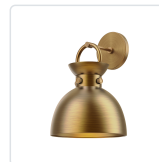

alora mood

P. 1.855.855.8926

CANADA: 19054 28TH Avenue Surrey - BC V3Z 6M3

USA: 3035 E. Lone Mountain Rd - Las Vegas, NV, 89081

WALDO WV411309

FIXTURE DIMENSIONS	W8-3/4" x H12-3/4" x E9-1/8"
HEIGHT FROM CENTER	10-1/2"
EXTENSION	9-1/8"
LAMP TYPE	E26
WATTAGE	1 x 60W
MAX WATTAGE	60W
BULB QTY	1
BULBS INCLUDED	No
VOLTAGE	120V
MATERIAL	Steel
INSTALL OPTIONS	Down Only
LOCATION	Damp
CANOPY DIMENSIONS	D4-5/8" x E5/8"
BRAND	Alora Mood

[D - Diameter, L - Length, W - Width, H - Height, E - Extension]

AVAILABLE FINISHES:

WV411309AGMB
Aged Gold/Matte
Black

WV411309AG
Aged Gold

WV411309MBAG
Matte Black/Aged
Gold

*For complete warranty terms, please visit: www.aloralighting.com/warranty