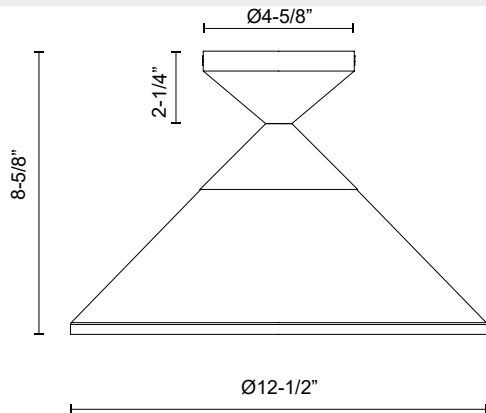

alora mood

P. 1.855.855.8926

CANADA: 19054 28TH Avenue Surrey - BC V3Z 6M3

USA: 3035 E. Lone Mountain Rd - Las Vegas, NV, 89081

MAUER SF521012

FIXTURE DIMENSIONS	D12-1/2" x H8-5/8"
GLASS DETAILS	Clear or Smoked Glass
LAMP TYPE	E26
WATTAGE	1 x 60W
MAX WATTAGE	60W
BULB QTY	1
BULBS INCLUDED	No
VOLTAGE	120V
MATERIAL	Steel
LOCATION	Dry
CANOPY DIMENSIONS	D4-5/8" x H2-1/4"
BRAND	Alora Mood

[D - Diameter, L - Length, W - Width, H - Height, E - Extension]

AVAILABLE FINISHES:

SF521012MBSM
Matte
Black/Smoked

SF521012BGCL
Brushed
Gold/Clear Glass

*For complete warranty terms, please visit: www.aloralighting.com/warranty