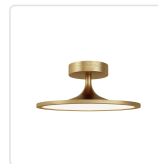

alora mood

P. 1.855.855.8926

CANADA: 19054 28TH Avenue Surrey - BC V3Z 6M3

USA: 3035 E. Lone Mountain Rd - Las Vegas, NV, 89081

ISSA SF418012

| | |
|--------------------|---|
| FIXTURE DIMENSIONS | D12" x H5" |
| LIGHT SOURCE | LED with DC Driver |
| WATTAGE | 20W |
| TOTAL LUMENS | 1600lm |
| DELIVERED LUMENS | 700lm* |
| VOLTAGE | 120V |
| COLOR TEMPERATURE | 3000K |
| CRI (RA) | 90CRI |
| DIMMABLE | Yes, TRIAC or ELV Dimmer (Not Included) |
| DIFFUSER DETAILS | Frosted Acrylic |
| MATERIAL | Aluminum + Steel |
| LOCATION | Dry |
| CEC TITLE 24 JA8 | Yes, JA8-19 |
| CANOPY DIMENSIONS | D5-1/8" x H1-1/4" |
| BRAND | Alora Mood |

[D - Diameter, L - Length, W - Width, H - Height, E - Extension]

AVAILABLE FINISHES:

SF418012BG
Brushed Gold

SF418012MB
Matte Black

SF418012WH
White

*For complete warranty terms, please visit: www.aloralighting.com/warranty