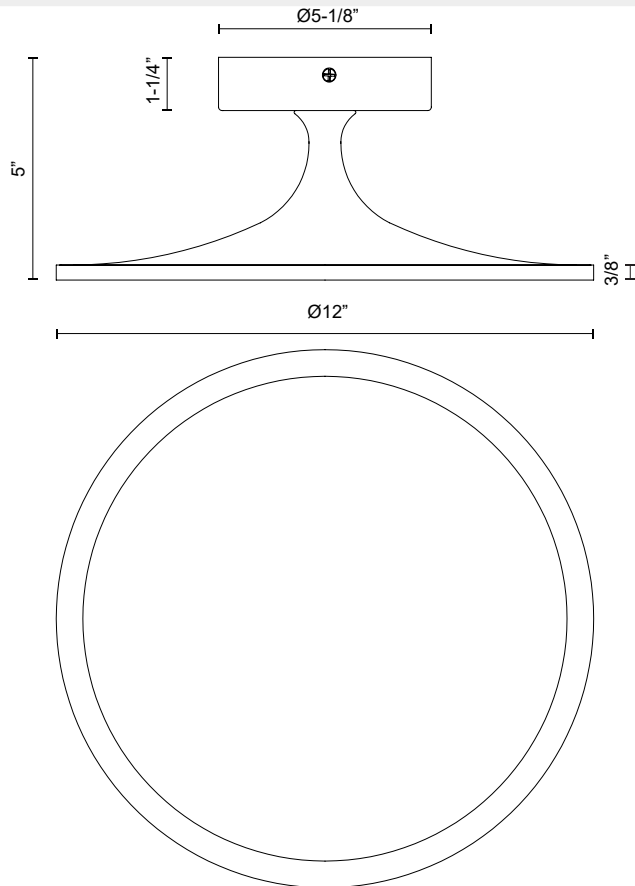

alora mood

P. 1.855.855.8926

CANADA: 19054 28TH Avenue Surrey - BC V3Z 6M3

USA: 3035 E. Lone Mountain Rd - Las Vegas, NV, 89081

ISSA SF418012

| | |
|--------------------|---|
| FIXTURE DIMENSIONS | D12" x H5" |
| LIGHT SOURCE | LED with DC Driver |
| WATTAGE | 20W |
| TOTAL LUMENS | 1600lm |
| DELIVERED LUMENS | 700lm* |
| VOLTAGE | 120V |
| COLOR TEMPERATURE | 3000K |
| CRI (RA) | 90CRI |
| DIMMABLE | Yes, TRIAC or ELV Dimmer (Not Included) |
| DIFFUSER DETAILS | Frosted Acrylic |
| MATERIAL | Aluminum + Steel |
| LOCATION | Dry |
| CEC TITLE 24 JA8 | Yes, JA8-19 |
| CANOPY DIMENSIONS | D5-1/8" x H1-1/4" |
| BRAND | Alora Mood |

[D - Diameter, L - Length, W - Width, H - Height, E - Extension]

AVAILABLE FINISHES:

SF418012BG
Brushed Gold

SF418012MB
Matte Black

SF418012WH
White

*For complete warranty terms, please visit: www.aloralighting.com/warranty