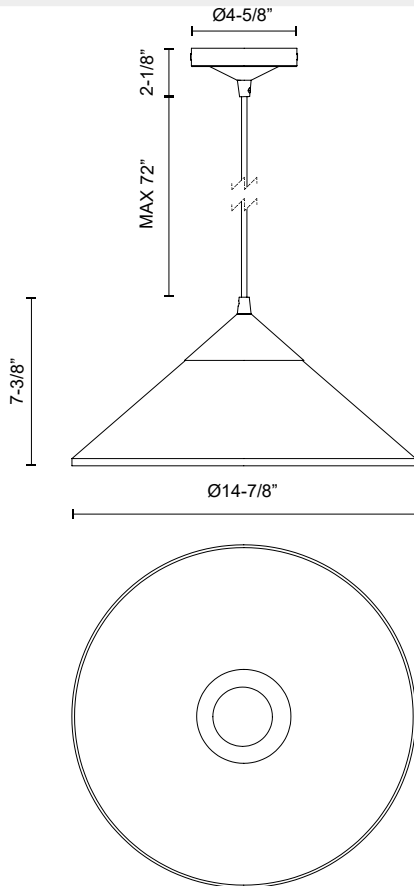

alora mood

P. 1.855.855.8926

CANADA: 19054 28TH Avenue Surrey - BC V3Z 6M3

USA: 3035 E. Lone Mountain Rd - Las Vegas, NV, 89081

MAUER PD521015

FIXTURE DIMENSIONS	D14-7/8" x H7-3/8"
GLASS DETAILS	Clear Glass or Smoked Glass
LAMP TYPE	E26
WATTAGE	1 x 60W
MAX WATTAGE	60W
BULB QTY	1
BULBS INCLUDED	No
VOLTAGE	120V
MATERIAL	Steel
WIRE LENGTH	72" Max
MINIMUM HANG HEIGHT	12"
LOCATION	Dry
CANOPY DIMENSIONS	D4-5/8" x H2-1/8"
BRAND	Alora Mood

[D - Diameter, L - Length, W - Width, H - Height, E - Extension]

AVAILABLE FINISHES:

PD521015MBSM
Matte
Black/Smoked

PD521015BGCL
Brushed
Gold/Clear Glass

*For complete warranty terms, please visit: www.aloralighting.com/warranty