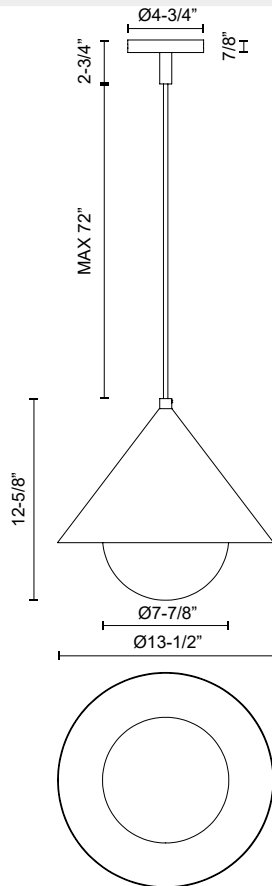

alora mood

P. 1.855.855.8926

CANADA: 19054 28TH Avenue Surrey - BC V3Z 6M3

USA: 3035 E. Lone Mountain Rd - Las Vegas, NV, 89081

REMY PD485214

FIXTURE DIMENSIONS	D13-1/2" x H12-5/8"
GLASS DETAILS	Matte Opal Glass
LAMP TYPE	E26
WATTAGE	1 x 60W
MAX WATTAGE	60W
BULB QTY	1
BULBS INCLUDED	No
VOLTAGE	120V
MATERIAL	Steel
WIRE LENGTH	72" Max
MINIMUM HANG HEIGHT	18"
LOCATION	Dry
CANOPY DIMENSIONS	D4-3/4" x H7/8"
BRAND	Alora Mood

[D - Diameter, L - Length, W - Width, H - Height, E - Extension]

AVAILABLE FINISHES:

PD485214BGOP
Brushed
Gold/Opal Glass

PD485214MBOP
Matte Black/Opal
Glass

PD485214WHOP
White/Opal Glass

*For complete warranty terms, please visit: www.aloralighting.com/warranty