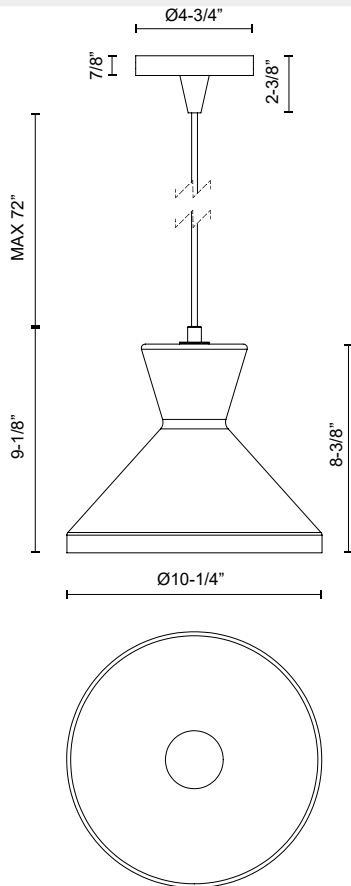

alora mood

P. 1.855.855.8926

CANADA: 19054 28TH Avenue Surrey - BC V3Z 6M3

USA: 3035 E. Lone Mountain Rd - Las Vegas, NV, 89081

BETTY PD473710

FIXTURE DIMENSIONS	D10-1/4" x H9-1/8"
GLASS DETAILS	Matte Opal Glass
LAMP TYPE	E26
WATTAGE	1 x 60W
MAX WATTAGE	60W
BULB QTY	1
BULBS INCLUDED	No
VOLTAGE	120V
MATERIAL	Steel
WIRE LENGTH	72" Max
MINIMUM HANG HEIGHT	15"
LOCATION	Dry
CANOPY DIMENSIONS	D4-3/4" x H2-3/8"
BRAND	Alora Mood

[D - Diameter, L - Length, W - Width, H - Height, E - Extension]

AVAILABLE FINISHES:

PD473710AGOP
Aged Gold/Opal
Glass

PD473710MBOP
Matte Black/Opal
Glass

*For complete warranty terms, please visit: www.aloralighting.com/warranty