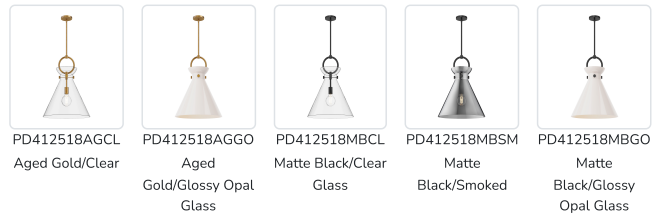

alora mood

P. 1.855.855.8926

CANADA: 19054 28TH Avenue Surrey - BC V3Z 6M3

USA: 3035 E. Lone Mountain Rd - Las Vegas, NV, 89081

EMERSON PD412518

FIXTURE DIMENSIONS	D18" x H21-3/4"
GLASS DETAILS	Clear Glass, Glossy Opal Glass or Smoked Glass
LAMP TYPE	E26
WATTAGE	1 x 60W
MAX WATTAGE	60W
BULB QTY	1
BULBS INCLUDED	No
VOLTAGE	120V
MATERIAL	Steel
ROD LENGTH	46" Max (3x12" + 1x6" + 1x4")
MINIMUM HANG HEIGHT	30"
SLOPED CEILING ADAPTABLE	Yes, Up to 45 Degrees
LOCATION	Dry
CANOPY DIMENSIONS	D4-5/8" x H5/8"
BRAND	Alora Mood

[D - Diameter, L - Length, W - Width, H - Height, E - Extension]

AVAILABLE FINISHES:

PD412518AGCL Aged Gold/Clear
 PD412518AGGO Aged Gold/Glossy Opal Glass
 PD412518MBCL Matte Black/Clear Glass
 PD412518MBSM Matte Black/Smoked Glass
 PD412518MBGO Matte Black/Glossy Opal Glass