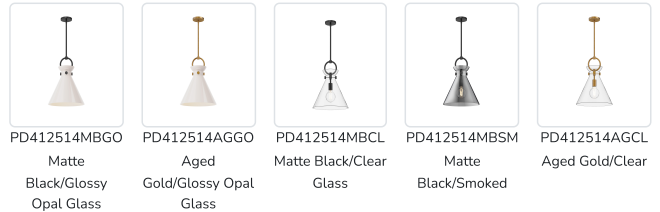

alora mood

P. 1.855.855.8926

CANADA: 19054 28TH Avenue Surrey - BC V3Z 6M3

USA: 3035 E. Lone Mountain Rd - Las Vegas, NV, 89081

EMERSON PD412514

FIXTURE DIMENSIONS	D14" x H17"
GLASS DETAILS	Clear Glass, Glossy Opal Glass or Smoked Glass
LAMP TYPE	E26
WATTAGE	1 x 60W
MAX WATTAGE	60W
BULB QTY	1
BULBS INCLUDED	No
VOLTAGE	120V
MATERIAL	Steel
ROD LENGTH	46" Max (3x12" + 1x6" + 1x4")
MINIMUM HANG HEIGHT	27"
SLOPED CEILING ADAPTABLE	Yes, Up to 45 Degrees
LOCATION	Dry
CANOPY DIMENSIONS	D4-5/8" x H5/8"
BRAND	Alora Mood

[D - Diameter, L - Length, W - Width, H - Height, E - Extension]

AVAILABLE FINISHES:

*For complete warranty terms, please visit: www.aloralighting.com/warranty