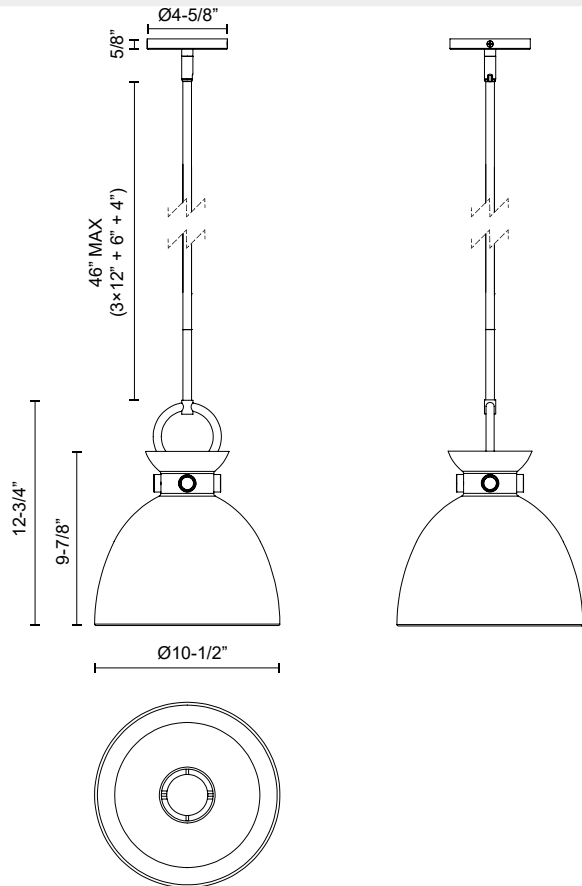

alora mood

P. 1.855.855.8926

CANADA: 19054 28TH Avenue Surrey - BC V3Z 6M3

USA: 3035 E. Lone Mountain Rd - Las Vegas, NV, 89081

WALDO PD411311

FIXTURE DIMENSIONS	D10-1/2" x H12-3/4"
LAMP TYPE	E26
WATTAGE	1 x 60W
MAX WATTAGE	60W
BULB QTY	1
BULBS INCLUDED	No
VOLTAGE	120V
MATERIAL	Steel
ROD LENGTH	46" Max (3x12" + 1x6" + 1x4")
MINIMUM HANG HEIGHT	20"
SLOPED CEILING ADAPTABLE	Yes, Up to 45 Degrees
LOCATION	Dry
CANOPY DIMENSIONS	D4-5/8" x H5/8"
BRAND	Alora Mood

[D - Diameter, L - Length, W - Width, H - Height, E - Extension]

AVAILABLE FINISHES:

PD411311AG
Aged Gold

PD411311AGMB
Aged Gold/Matte
Black

PD411311MBAG
Matte Black/Aged
Gold

*For complete warranty terms, please visit: www.aloralighting.com/warranty