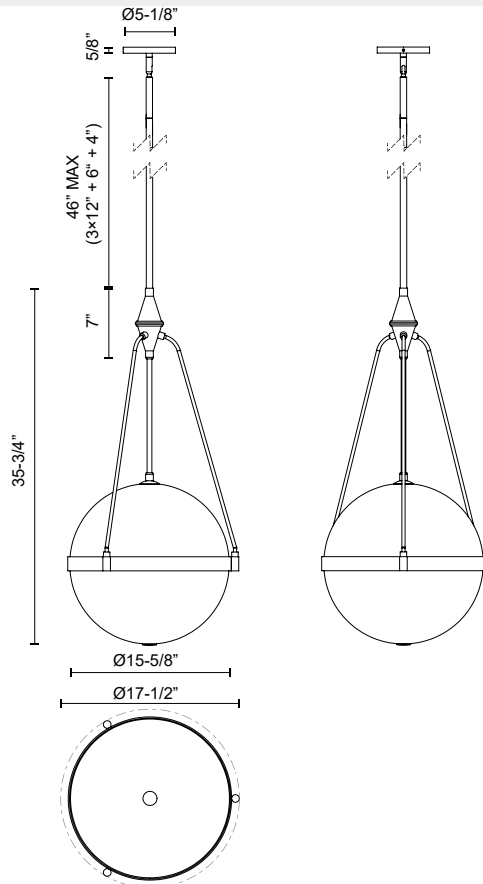

alora mood

P. 1.855.855.8926

CANADA: 19054 28TH Avenue Surrey - BC V3Z 6M3

USA: 3035 E. Lone Mountain Rd - Las Vegas, NV, 89081

HARMONY PD406418

FIXTURE DIMENSIONS	D17-1/2" x H35-3/4"
LAMP TYPE	E26
MAX WATTAGE	60W
BULB QTY	4
BULBS INCLUDED	No
VOLTAGE	120V
MATERIAL	Steel
GLASS DETAILS	Glossy Opal Glass or Clear Water Glass
ROD LENGTH	46" Max (3x12" + 1x6" + 1x4")
WIRE LENGTH	96"
MINIMUM HANG HEIGHT	45"
SLOPED CEILING ADAPTABLE	Yes, Up to 45 Degrees
LOCATION	Dry
CANOPY DIMENSIONS	D5-1/8" x H5/8"
PAINT FINISH	BG01; MB01;

[D - Diameter, L - Length, W - Width, H - Height, E - Extension]

AVAILABLE FINISHES:

*For complete warranty terms, please visit: www.aloralighting.com/warranty

WWW.ALORAMOOD.COM