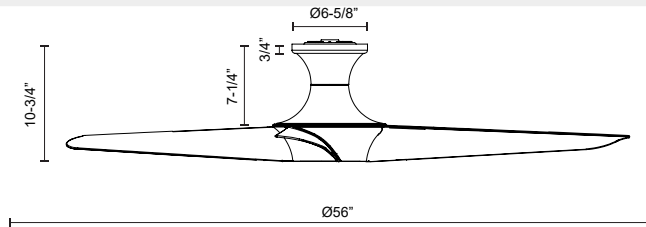

alora mood

P. 1.855.855.8926

CANADA: 19054 28TH Avenue Surrey - BC V3Z 6M3

USA: 3035 E. Lone Mountain Rd - Las Vegas, NV, 89081

EMIKO HF523056

FIXTURE DIMENSIONS	D56" x H10 3/4"
LIGHT SOURCE	LED
MAX WATTAGE	Total 53W Max [20W LED + Max 33W Motor]
TOTAL LUMENS	1900lm
DELIVERED LUMENS	1114lm
VOLTAGE	120V
COLOR TEMPERATURE	3000K
CRI (RA)	90CRI
DIMMABLE	Integrated Dimming with Remote
DIFFUSER DETAILS	Polymeric Diffuser
MATERIAL	Steel & Aluminum Body, ABS Blade
SLOPED CEILING ADAPTABLE	No
LOCATION	Damp
CANOPY DIMENSIONS	D6 5/8" x H7 1/4"
MINIMUM DISTANCE TO FLOOR	84"
CEILING TO BLADE DISTANCE	7-1/4" Minimal
MINIMUM HANG HEIGHT	11"
BLADE	3 Blades @ 23 Degrees Pitch
CONTROL	Remote Control
FAN RPM	6 Speed (Reversible), 50-130rpm
CFM	6000 Max
AIRFLOW EFFICIENCY (CFM/WATT)	786 Max
ESTIMATED YEARLY ENERGY COST (\$)	6
BRAND	Alora Mood

[D - Diameter, L - Length, W - Width, H - Height, E - Extension]

AVAILABLE FINISHES:

HF523056MB
Matte Black

HF523056WH
White

*For complete warranty terms, please visit: www.aloralighting.com/warranty