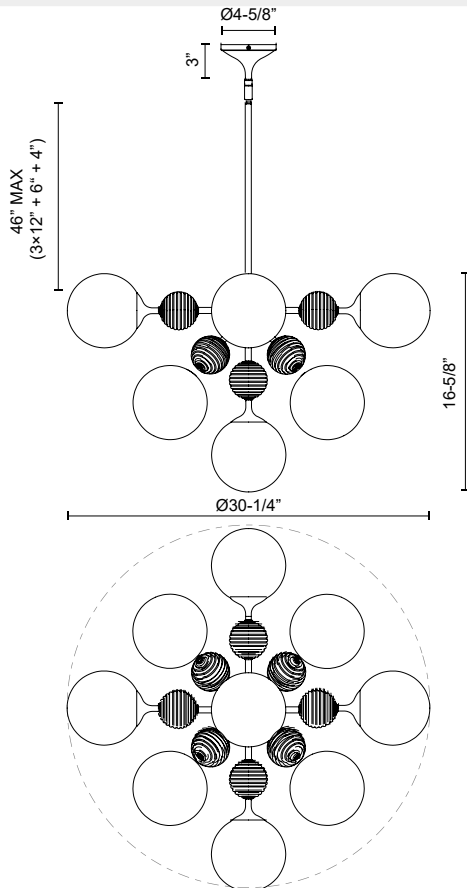

## CELIA CH415331

FIXTURE DIMENSIONS	D30-1/4" x H16-5/8"
GLASS DETAILS	Matte Opal Glass + Clear Ribbed Glass
LAMP TYPE	E12
WATTAGE	9 x 60W
MAX WATTAGE	60W
BULB QTY	9
BULBS INCLUDED	No
VOLTAGE	120V
MATERIAL	Steel
ROD LENGTH	46" Max (3x12" + 1x6" + 1x4")
MINIMUM HANG HEIGHT	27"
SLOPED CEILING ADAPTABLE	Yes, Up to 45 Degrees
LOCATION	Dry
CANOPY DIMENSIONS	D4-5/8" x H3"
BRAND	Alora Mood

[ D - Diameter, L - Length, W - Width, H - Height, E - Extension ]