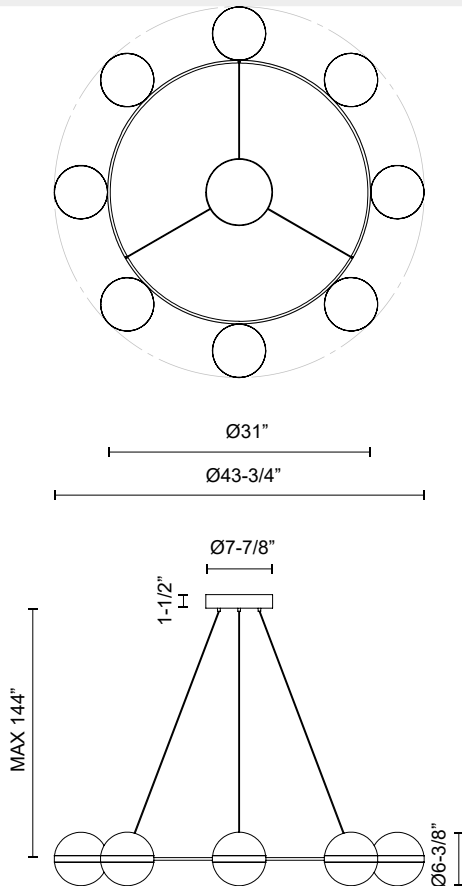

## TAGLIATO CH302008

FIXTURE DIMENSIONS	D43-3/4" x H6-3/8"
LIGHT SOURCE	LED with DC Driver
WATTAGE	82W
TOTAL LUMENS	6800lm
DELIVERED LUMENS	5570lm*
VOLTAGE	120V
COLOR TEMPERATURE	3000K
CRI (RA)	90CRI
DIMMABLE	Yes, TRIAC/ELV Dimmer (Not Included)
DIFFUSER DETAILS	Frosted Acrylic
MATERIAL	Acrylic Shade
WIRE LENGTH	144"
MINIMUM HANG HEIGHT	32"
LOCATION	Dry
CANOPY DIMENSIONS	D7-1/8" x H1-1/2"
BRAND	Alora

[ D - Diameter, L - Length, W - Width, H - Height, E - Extension ]