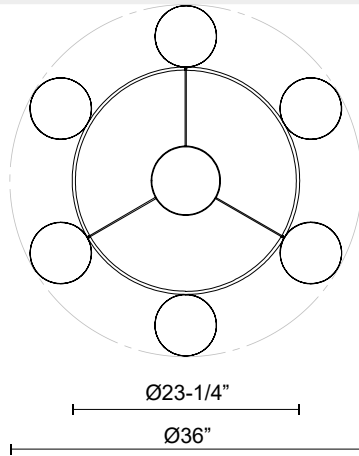

TAGLIATO CH302006

FIXTURE DIMENSIONS	D36" x H6-3/8"
LIGHT SOURCE	LED with DC Driver
WATTAGE	60W
TOTAL LUMENS	5000lm
DELIVERED LUMENS	4100lm*
VOLTAGE	120V
COLOR TEMPERATURE	3000K
CRI (RA)	90CRI
DIMMABLE	Yes, TRIAC/ELV Dimmer (Not Included)
DIFFUSER DETAILS	Frosted Acrylic
MATERIAL	Acrylic Shade
WIRE LENGTH	144"
MINIMUM HANG HEIGHT	24"
LOCATION	Dry
CANOPY DIMENSIONS	D7-1/8" x H1-1/2"
BRAND	Alora

[D - Diameter, L - Length, W - Width, H - Height, E - Extension]

AVAILABLE FINISHES:

CH302006MBBG

Matte

Black/Brushed

Gold

*For complete warranty terms, please visit: www.aloralighting.com/warranty