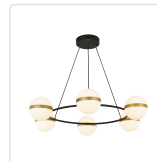

TAGLIATO CH302006

FIXTURE DIMENSIONS	D36" x H6-3/8"
LIGHT SOURCE	LED with DC Driver
WATTAGE	60W
TOTAL LUMENS	5000lm
DELIVERED LUMENS	4100lm*
VOLTAGE	120V
COLOR TEMPERATURE	3000K
CRI (RA)	90CRI
DIMMABLE	Yes, TRIAC/ELV Dimmer (Not Included)
DIFFUSER DETAILS	Frosted Acrylic
MATERIAL	Acrylic Shade
WIRE LENGTH	144"
MINIMUM HANG HEIGHT	24"
LOCATION	Dry
CANOPY DIMENSIONS	D7-1/8" x H1-1/2"
BRAND	Alora

[D - Diameter, L - Length, W - Width, H - Height, E - Extension]

AVAILABLE FINISHES:

CH302006MBBG

Matte

Black/Brushed

Gold

*For complete warranty terms, please visit: www.aloralighting.com/warranty