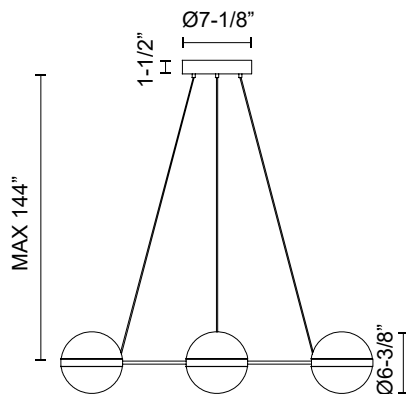

TAGLIATO CH302006

FIXTURE DIMENSIONS	D36" x H6-3/8"
LIGHT SOURCE	LED with DC Driver
WATTAGE	60W
TOTAL LUMENS	5000lm
DELIVERED LUMENS	4100lm*
VOLTAGE	120V
COLOR TEMPERATURE	3000K
CRI (RA)	90CRI
DIMMABLE	Yes, TRIAC/ELV Dimmer (Not Included)
DIFFUSER DETAILS	Frosted Acrylic
MATERIAL	Acrylic Shade
WIRE LENGTH	144"
MINIMUM HANG HEIGHT	24"
LOCATION	Dry
CANOPY DIMENSIONS	D7-1/8" x H1-1/2"
BRAND	Alora

[D - Diameter, L - Length, W - Width, H - Height, E - Extension]

AVAILABLE FINISHES:

CH302006MBBG

Matte

Black/Brushed

Gold

*For complete warranty terms, please visit: www.aloralighting.com/warranty