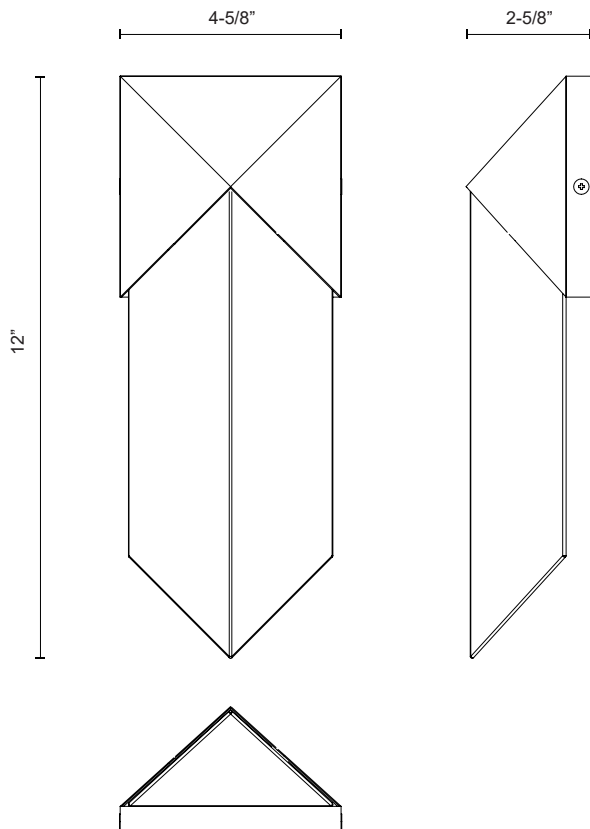

CAESAR WV323112

FIXTURE DIMENSIONS	W4-5/8" x H12" x E2-5/8"
HEIGHT FROM CENTER	9-7/8"
LIGHT SOURCE	AC LED Module
WATTAGE	11W
TOTAL LUMENS	880lm
DELIVERED LUMENS	PNAR-450lm*; UBAR-400lm*; VBAR-420lm*;
VOLTAGE	120V
COLOR TEMPERATURE	3000K
CRI (RA)	90CRI
DIMMABLE	Yes, ELV Dimmer (Not Included)
MATERIAL	Alabaster; Iron;
INSTALL OPTIONS	All Orientation; Wall;
ADA COMPLIANT	YES
LOCATION	Damp
BRAND	Alora

[D - Diameter, L - Length, W - Width, H - Height, E - Extension]

AVAILABLE FINISHES:

WV323112PNAR
Polished
Nickel/Alabaster

WV323112UBAR
Urban
Bronze/Alabaster

WV323112VBAR
Vintage
Brass/Alabaster

*For complete warranty terms, please visit: www.aloralighting.com/warranty