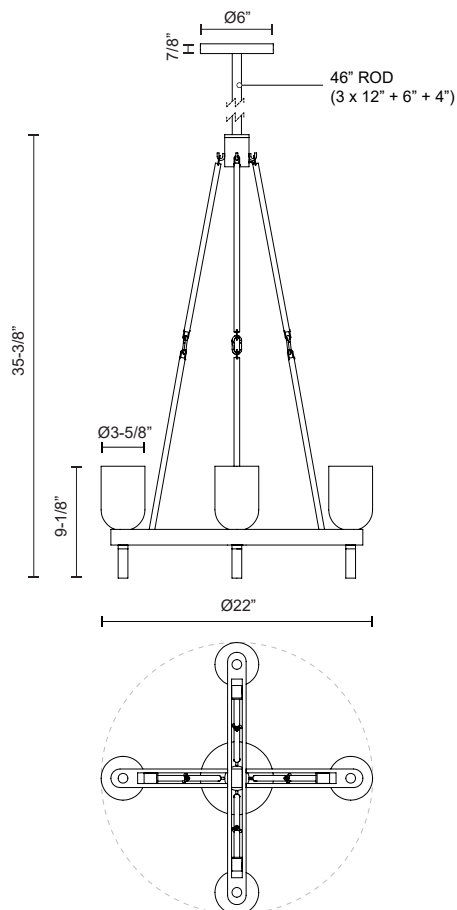

## LUCIAN PD338422

FIXTURE DIMENSIONS	D22" x H35-3/8"
LAMP TYPE	E12
MAX WATTAGE	60W
BULB QTY	4
BULBS INCLUDED	No
VOLTAGE	120V
GLASS DETAILS	Clear Crystal
MATERIAL	Crystal; Iron;
ROD LENGTH	46" Max (3x 12" + 1x6" + 1x4")
WIRE LENGTH	144" Max
MINIMUM HANG HEIGHT	24"
SLOPED CEILING ADAPTABLE	No
LOCATION	Dry
CANOPY DIMENSIONS	D6" x H7/8"
BRAND	Alora

[ D - Diameter, L - Length, W - Width, H - Height, E - Extension ]