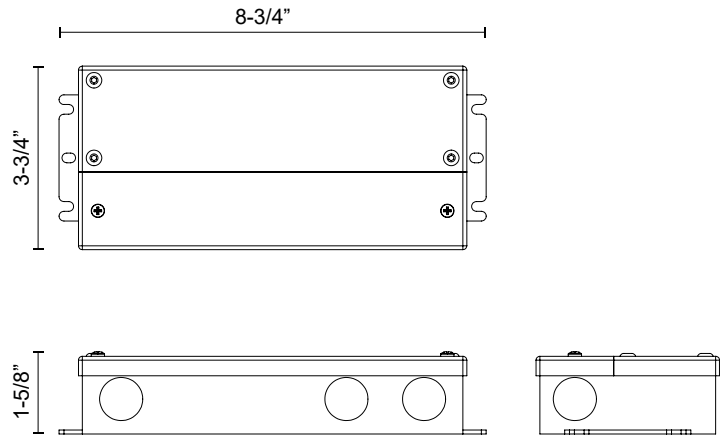

## MARNI PD321204

FIXTURE DIMENSIONS	L116-3/8" x W4-3/8" x H4-3/8"
LIGHT SOURCE	LED with Remote Driver
WATTAGE	68W
TOTAL LUMENS	4900lm
DELIVERED LUMENS	1950lm*
VOLTAGE	48V DC Input
COLOR TEMPERATURE	3000K
CRI (RA)	90CRI
DIMMABLE	Yes, TRIAC/ELV (Not Included) or 0-10V Dimmer (Optional, Not Included)
DIFFUSER DETAILS	Clear Carved Acrylic
MATERIAL	Aluminum; Clear Carved Acrylic; Iron;
LOCATION	Dry
CANOPY DIMENSIONS	D2-7/8" x H1-3/8"
REMOTE DRIVER	Powered by DR48-119-UNV-RT Remote Driver (Sold Separately)
BRAND	Alora

[ D - Diameter, L - Length, W - Width, H - Height, E - Extension ]

## SPECIFICATION DETAILS

\* For custom options, consult factory for details.

<b>Fixture Dimensions</b>	L8-3/4" x W3-3/4" x H1-5/8"
<b>Wattage</b>	120W
<b>Voltage</b>	120-277V
<b>Output</b>	48V DC, 2.5A
<b>Power Factor</b>	≥0.95
<b>THD</b>	<10%
<b>Dimming</b>	100% - 10% TRIAC or ELV Dimmer (Not Included) or 100% - 10% 0-10V Dimmer (Optional, Not Included)
<b>Certification</b>	cULus, FCC, RoHS
<b>Location</b>	Damp
<b>Weight</b>	3 LBS
<b>Warranty</b>	5 Years
<b>Mounting Orientation</b>	Max 30ft from fixture with 18AWG (See Illustration Sheet for more details)