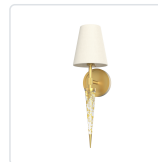

## KIMPTON WV351101VBFG

FIXTURE DIMENSIONS	W5" x H17" x E6-3/8"
HEIGHT FROM CENTER	7-7/8"
EXTENSION	6-3/8"
LAMP TYPE	E12
MAX WATTAGE	60W
BULB QTY	2
VOLTAGE	120V
MATERIAL	Clear Acrylic; Linen; Steel;
LOCATION	Damp
BARCODE	691759060676
CANOPY DIMENSIONS	D4-1/4" x E1-1/8"
FINISH OPTION(S)	Gold Flake; Vintage Brass;

### AVAILABLE FINISHES:

WV351101VBFG

Vintage Brass |  
Gold Flake

WV351101VBWT

Vintage Brass |  
Walnut

\*For complete warranty terms, please visit: [www.aloralighting.com/warranty](http://www.aloralighting.com/warranty)