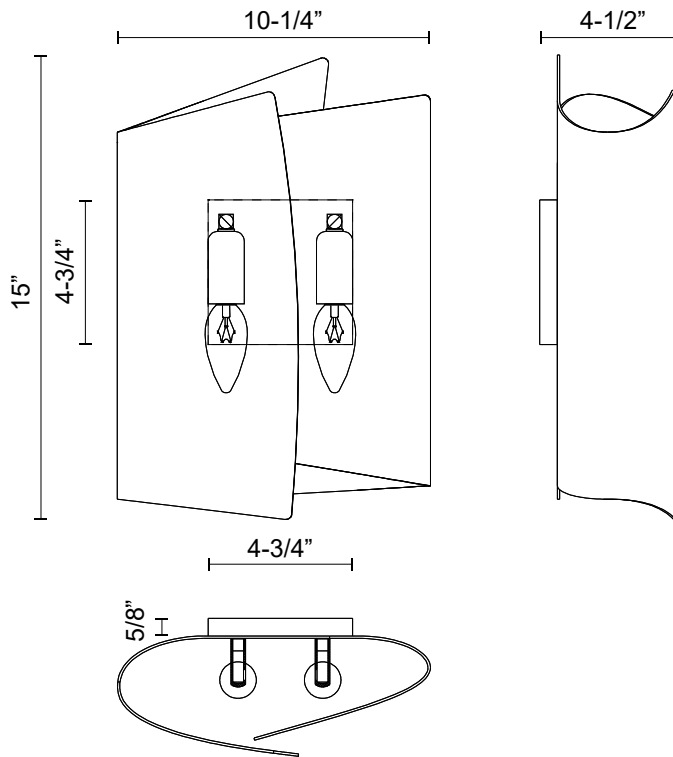

## PARDUCCI WV319202PN

FIXTURE DIMENSIONS	W10-1/4" x H15" x E4-1/2"
HEIGHT FROM CENTER	9-1/4"
EXTENSION	4-1/2"
LAMP TYPE	E12
MAX WATTAGE	40W
BULB QTY	2
VOLTAGE	120V
MATERIAL	Brass; Steel;
LOCATION	Damp
BARCODE	691759061307
CANOPY DIMENSIONS	W4-3/4" x H4-3/4" x E5/8"
FINISH OPTION(S)	Polished Nickel

[ D - Diameter, L - Length, W - Width, H - Height, E - Extension ]