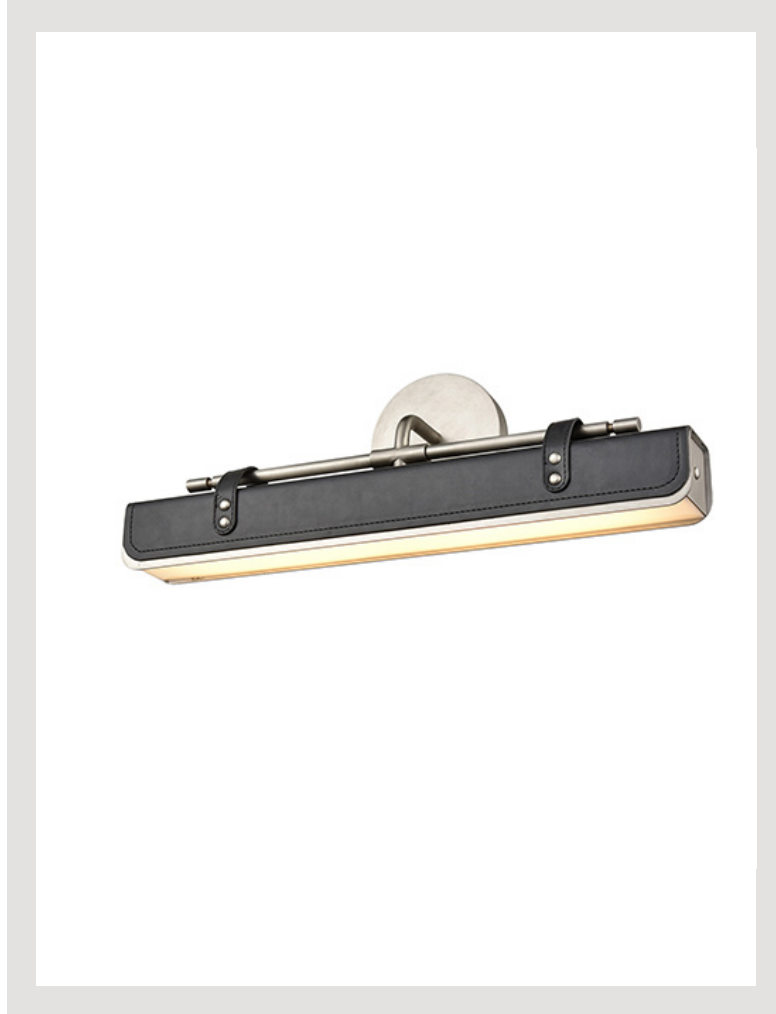

## VALISE

WV307919ANTL

FIXTURE DIMENSIONS	19.6" W x 7.1" H x 4.4" E
HEIGHT FROM CENTER	2.4"
WEIGHT	-
GLASS	-
MATERIAL	Steel & Vegan Leather
CANOPY SIZE	4.8" D x 0.8" E
LAMPING	LED - details below
VOLTAGE	120V
WIRE / CORD LENGTH	-
CORD TYPE	-
MINIMUM HANG HEIGHT	-
INSTALL OPTIONS	-
ADA COMPLIANT	-
CERTIFICATION	ETL
UPC	841387000708
PACKAGE SIZE	21.3" x 8.8" x 5.8"
PACKAGE WEIGHT	5.9 LBS