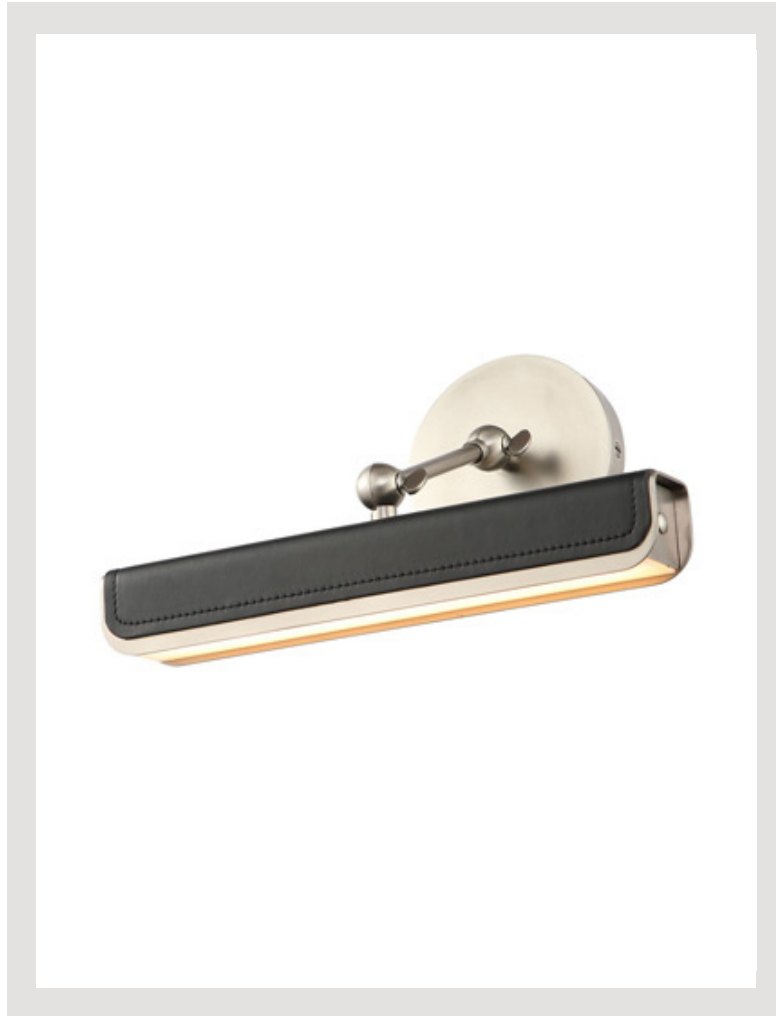

VALISE PICTURE

PL307912ANTL

FIXTURE DIMENSIONS	11.9"W x 1.6"H x x 7.3"E
HEIGHT FROM CENTER	2.4"
WEIGHT	-
GLASS	-
MATERIAL	Brass & Steel
CANOPY SIZE	4.8"D x 0.8"E
LAMPING	LED - details below
VOLTAGE	120V
WIRE / CORD LENGTH	
CORD TYPE	-
MINIMUM HANG HEIGHT	-
INSTALL OPTIONS	-
ADA COMPLIANT	-
CERTIFICATION	ETL
UPC	841387002443
PACKAGE SIZE	-
PACKAGE WEIGHT	-

[D - Diameter, L - Length, W - Width, H - Height, E - Extension]

AVAILABLE FINISHES:

LED INFO

WATTAGE	12W
LUMENS	500lm
COLOR TEMPERATURE	2700K
CRI	>90
DIMMABLE	YES

*For complete warranty terms, please visit:
www.aloralighting.com/warranty